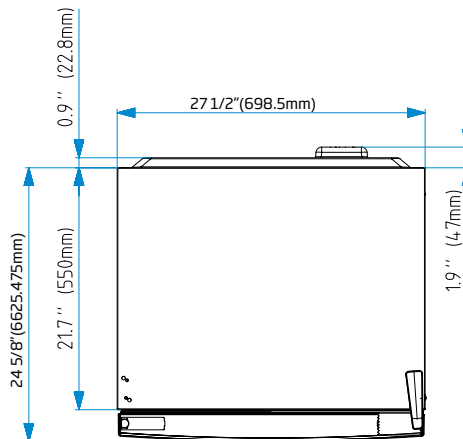

28" Top Mount Stainless Steel with Ice Maker

BFTF2716SSIM

KEY FEATURES

- Active Fresh Blue Light
- NeoFrost Dual Cooling Technology
- Digital Inner Display
- Electronic Controls

GENERAL	
Cooling System	NeoFrost Dual Cooling Technology
Control System	Electronic Controls
Finish	Stainless Steel
CAPACITY	
Total Net Volume	13.53 cu. ft.
Fresh Food Net Volume	10.10 cu. ft.
Freezer Net Volume	3.43 cu. ft.
FRIDGE FEATURES	
Active Fresh Blue Light	Yes
Electronic Control Display Type	Digital Inner Display
Auto Defrost	Yes
Interior Illumination	LED- Side Walls
Shelves	3
Crispers	1
Door racks	3
Compressor	Variable Speed VCC
FREEZER FEATURES	
Auto DeFrost	Yes
Automatic Ice Maker	Yes
Interior Illumination	Yes
Door Racks	2
PERFORMANCE	
Annual Energy Consumption	400 kWh/year
Cooling Gas	R600a
TECHNICAL INFORMATION	
Supply Voltage	120 V / 60Hz
Rated Current	1.25 A
Noise Level	38 dBA
DIMENSIONS	
H x W x D, in.	67 ³ / ₄ " x 27 ¹ / ₂ " x 24 ⁵ / ₈ "
Product Weight, lbs.	147.71 lbs. (67 kg)
H x W x D, cm	172.3 x 70 x 66.9 cm
Packed H x W x D, in.	71 ³ / ₁₀ " x 29 ⁹ / ₁₀ " x 28 ⁷ / ₁₀ "
Packed Weight, lbs.	165.35 lbs. (75 kg)
Packed H x W x D, cm	181 x 76 x 73 cm

28" Top Mount Stainless Steel with Ice Maker

BFTF2716SSIM

NOTE TO THE INSTALLER: All height, width, and depth dimensions are shown in inches (as well as metric). Beko U.S., Inc. reserves the absolute and unrestricted right to change product materials and specifications, at any time, without notice. Please visit our website, www.BekoAppliances.com, or call 888.352.2356 to verify the latest specifications with final dimensional data and other details prior to installation and making a cutout. Applicable product limited warranty information may be found in accompanying product materials, or you may contact your account manager for further details. Proper installation is the responsibility of the installer. Product failure due to improper installation is not covered under the Limited Warranty.