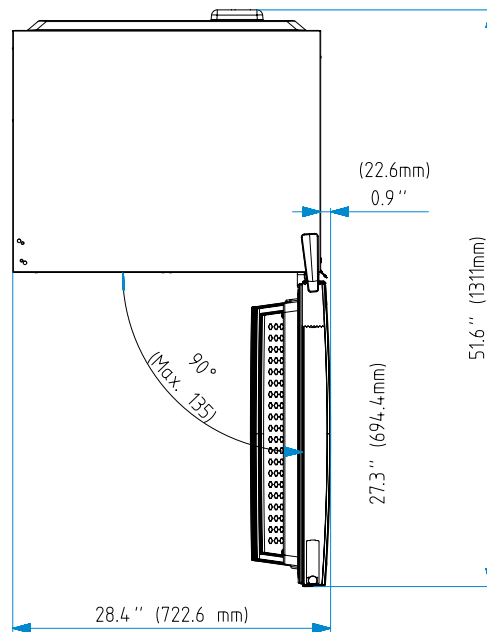

28" Top Mount Stainless Steel with Ice Maker

BFTF2716SSIM

KEY FEATURES

- Active Fresh Blue Light
- NeoFrost Dual Cooling Technology
- Digital Inner Display
- Electronic Controls

GENERAL	
Cooling System	NeoFrost Dual Cooling Technology
Control System	Electronic Controls
Finish	Stainless Steel
CAPACITY	
Total Net Volume	13.53 cu. ft.
Fresh Food Net Volume	10.10 cu. ft.
Freezer Net Volume	3.43 cu. ft.
FRIDGE FEATURES	
Active Fresh Blue Light	Yes
Electronic Control Display Type	Digital Inner Display
Auto Defrost	Yes
Interior Illumination	LED- Side Walls
Shelves	3
Crispers	1
Door racks	3
Compressor	Variable Speed VCC
FREEZER FEATURES	
Auto DeFrost	Yes
Automatic Ice Maker	Yes
Interior Illumination	Yes
Door Racks	2
PERFORMANCE	
Annual Energy Consumption	400 kWh/year
Cooling Gas	R600a
TECHNICAL INFORMATION	
Supply Voltage	120 V / 60Hz
Rated Current	1.25 A
Noise Level	38 dBA
DIMENSIONS	
H x W x D, in.	67 ³ / ₄ " x 27 ¹ / ₂ " x 24 ⁵ / ₈ "
Product Weight, lbs.	147.71 lbs. (67 kg)
H x W x D, cm	172.3 x 70 x 66.9 cm
Packed H x W x D, in.	71 ³ / ₁₀ " x 29 ⁹ / ₁₀ " x 28 ⁷ / ₁₀ "
Packed Weight, lbs.	165.35 lbs. (75 kg)
Packed H x W x D, cm	181 x 76 x 73 cm

28" Top Mount Stainless Steel with Ice Maker

BFTF2716SSIM

NOTE TO THE INSTALLER: All height, width, and depth dimensions are shown in inches (as well as metric). Beko U.S., Inc. reserves the absolute and unrestricted right to change product materials and specifications, at any time, without notice. Please visit our website, www.BekoAppliances.com, or call 888.352.2356 to verify the latest specifications with final dimensional data and other details prior to installation and making a cutout. Applicable product limited warranty information may be found in accompanying product materials, or you may contact your account manager for further details. Proper installation is the responsibility of the installer. Product failure due to improper installation is not covered under the Limited Warranty.