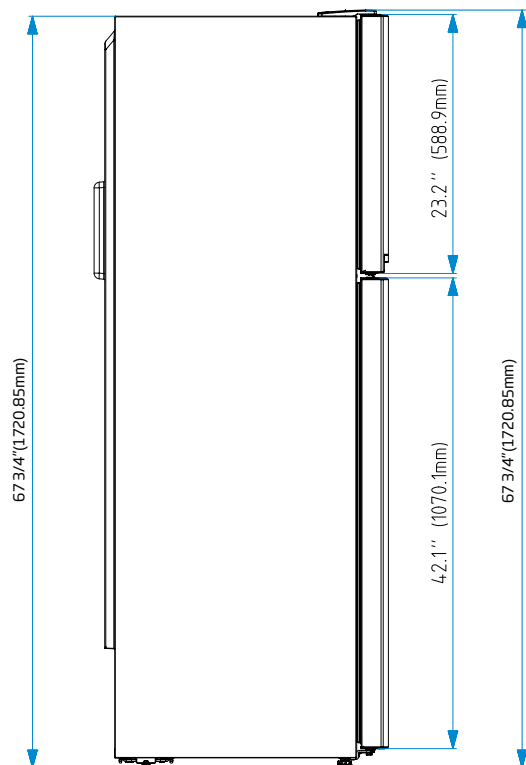

28" Top Mount Stainless Steel with Ice Maker

BFTF2716SSIM

KEY FEATURES

- Active Fresh Blue Light
- NeoFrost Dual Cooling Technology
- Digital Inner Display
- Electronic Controls

GENERAL	
Cooling System	NeoFrost Dual Cooling Technology
Control System	Electronic Controls
Finish	Stainless Steel
CAPACITY	
Total Net Volume	13.53 cu. ft.
Fresh Food Net Volume	10.10 cu. ft.
Freezer Net Volume	3.43 cu. ft.
FRIDGE FEATURES	
Active Fresh Blue Light	Yes
Electronic Control Display Type	Digital Inner Display
Auto Defrost	Yes
Interior Illumination	LED- Side Walls
Shelves	3
Crispers	1
Door racks	3
Compressor	Variable Speed VCC
FREEZER FEATURES	
Auto DeFrost	Yes
Automatic Ice Maker	Yes
Interior Illumination	Yes
Door Racks	2
PERFORMANCE	
Annual Energy Consumption	400 kWh/year
Cooling Gas	R600a
TECHNICAL INFORMATION	
Supply Voltage	120 V / 60Hz
Rated Current	1.25 A
Noise Level	38 dBA
DIMENSIONS	
H x W x D, in.	67 ³ / ₄ " x 27 ¹ / ₂ " x 24 ⁵ / ₈ "
Product Weight, lbs.	147.71 lbs. (67 kg)
H x W x D, cm	172.3 x 70 x 66.9 cm
Packed H x W x D, in.	71 ³ / ₁₀ " x 29 ⁹ / ₁₀ " x 28 ⁷ / ₁₀ "
Packed Weight, lbs.	165.35 lbs. (75 kg)
Packed H x W x D, cm	181 x 76 x 73 cm

28" Top Mount Stainless Steel with Ice Maker

BFTF2716SSIM

NOTE TO THE INSTALLER: All height, width, and depth dimensions are shown in inches (as well as metric). Beko U.S., Inc. reserves the absolute and unrestricted right to change product materials and specifications, at any time, without notice. Please visit our website, www.BekoAppliances.com, or call 888.352.2356 to verify the latest specifications with final dimensional data and other details prior to installation and making a cutout. Applicable product limited warranty information may be found in accompanying product materials, or you may contact your account manager for further details. Proper installation is the responsibility of the installer. Product failure due to improper installation is not covered under the Limited Warranty.