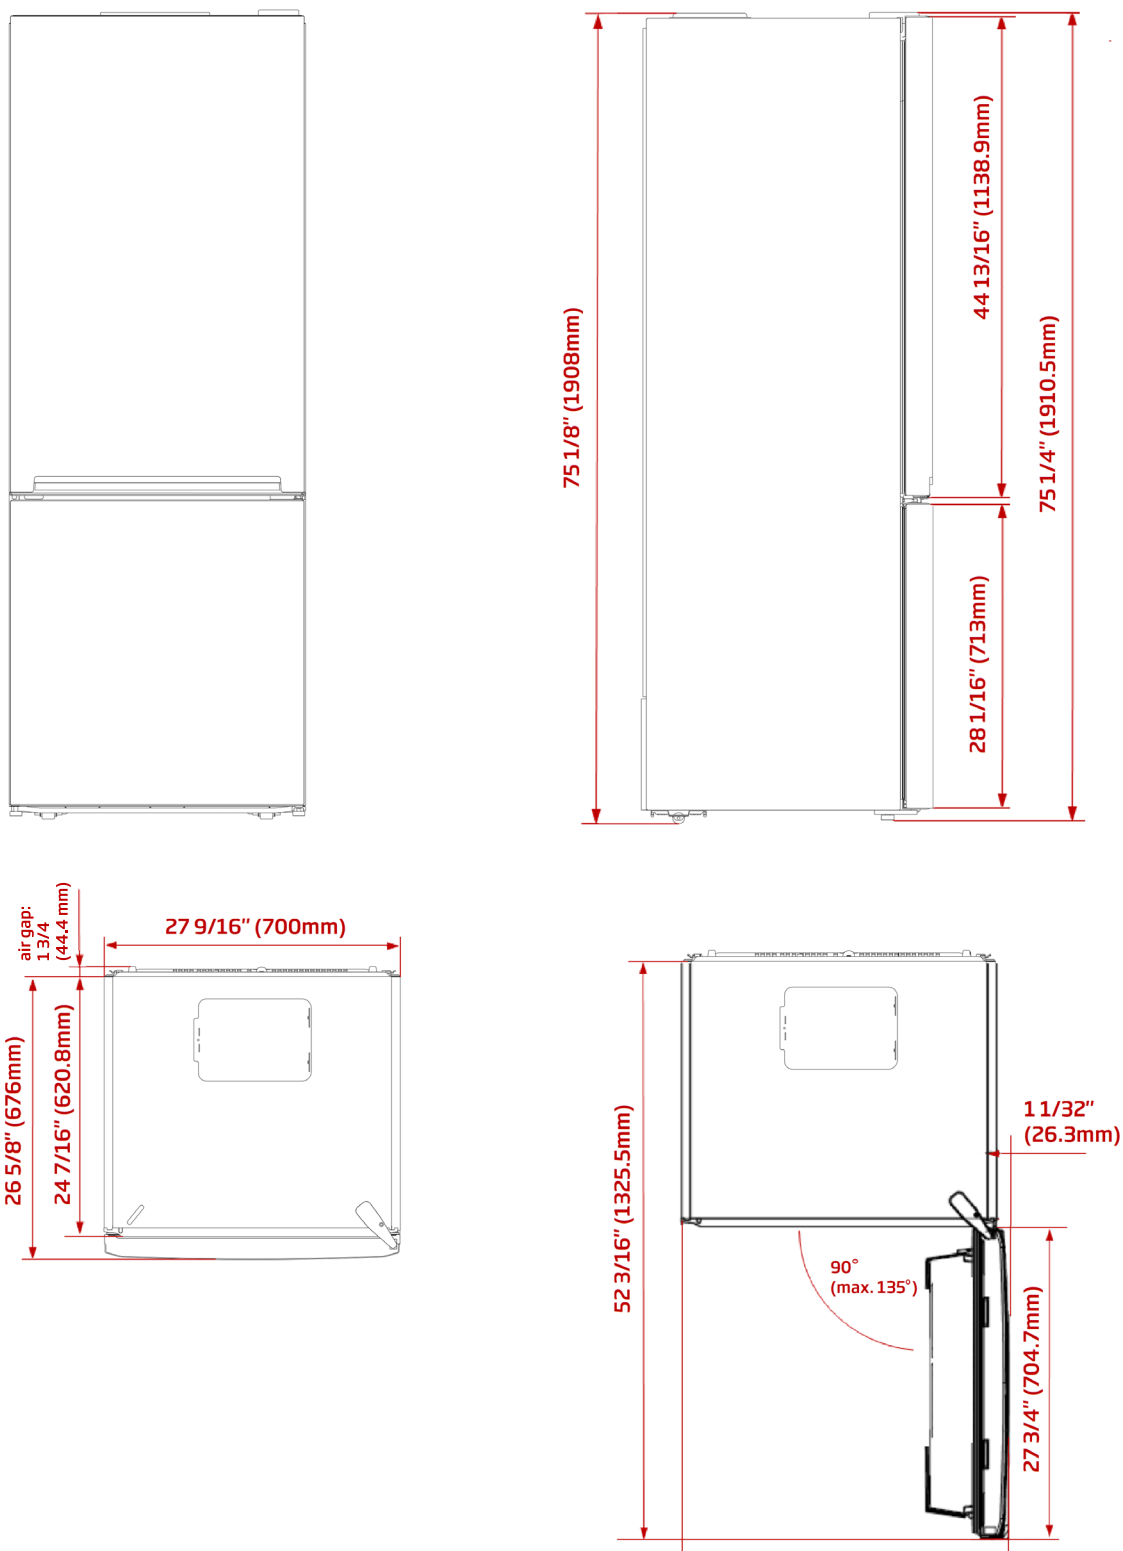

27" Counter Depth Bottom Freezer Refrigerator

BFBF2715SSIM

KEY FEATURES

- Neofrost dual cooling technology
- Zone Temperature Adjustability
- Field reversibility of doors
- Counter Depth Design

FINISH

Stainless Steel

DIMENSIONS

75 1/4" x 27 9/16" x 26 5/8"
Depth is with door/without handles

MODEL CODE	
Cooling system	Duo Cycle Frost Free Cooling - NeoFrost
Control system	Electronic Control
CAPACITIES	
Total volume cu. ft.	16.39
Fresh food net volume cu. ft.	11.68
Freezer volume cu. ft.	4.71
FRIDGE FEATURES	
Electronic control display type	Digital inner display
Auto defrost	Yes
Inner illumination	LED - Side walls
Shelves	4
Crispers	1
Door racks	4
Wine Rack	Yes
Compressor	Variable Speed VCC
Fan ventilation	Yes
FREEZER FEATURES	
Auto defrost	Yes
Number of freezer drawers	3
Automatic Ice maker	Yes
TECHNICAL INFORMATION	
Supply voltage, V/Hz	120/60
Rated Current, A	2.4
Noise level,dBA	47
DIMENSIONS	
H x W x D, in	75 1/4" x 27 9/16" x 26 5/8"
Product weight, lbs.	182
H x W x D, cm	191 x 70 x 67.6
Product weight, kg	83
PERFORMANCE	
Energy Star qualified	Yes
Climatic class	T
Annual energy consumption,kwh/year	445
Cooling gas	R600a

27" Counter Depth Bottom Freezer Refrigerator

BFBF2715SSIM

NOTE TO THE INSTALLER: All height, width, and depth dimensions are shown in inches (as well as metric). Beko U.S., Inc. reserves the absolute and unrestricted right to change product materials and specifications, at any time, without notice. Please visit our website, www.BekoAppliances.com, or call 888.352.2356 to verify the latest specifications with final dimensional data and other details prior to installation and making a cutout. Applicable product limited warranty information may be found in accompanying product materials, or you may contact your account manager for further details. Proper installation is the responsibility of the installer. Product failure due to improper installation is not covered under the Limited Warranty.