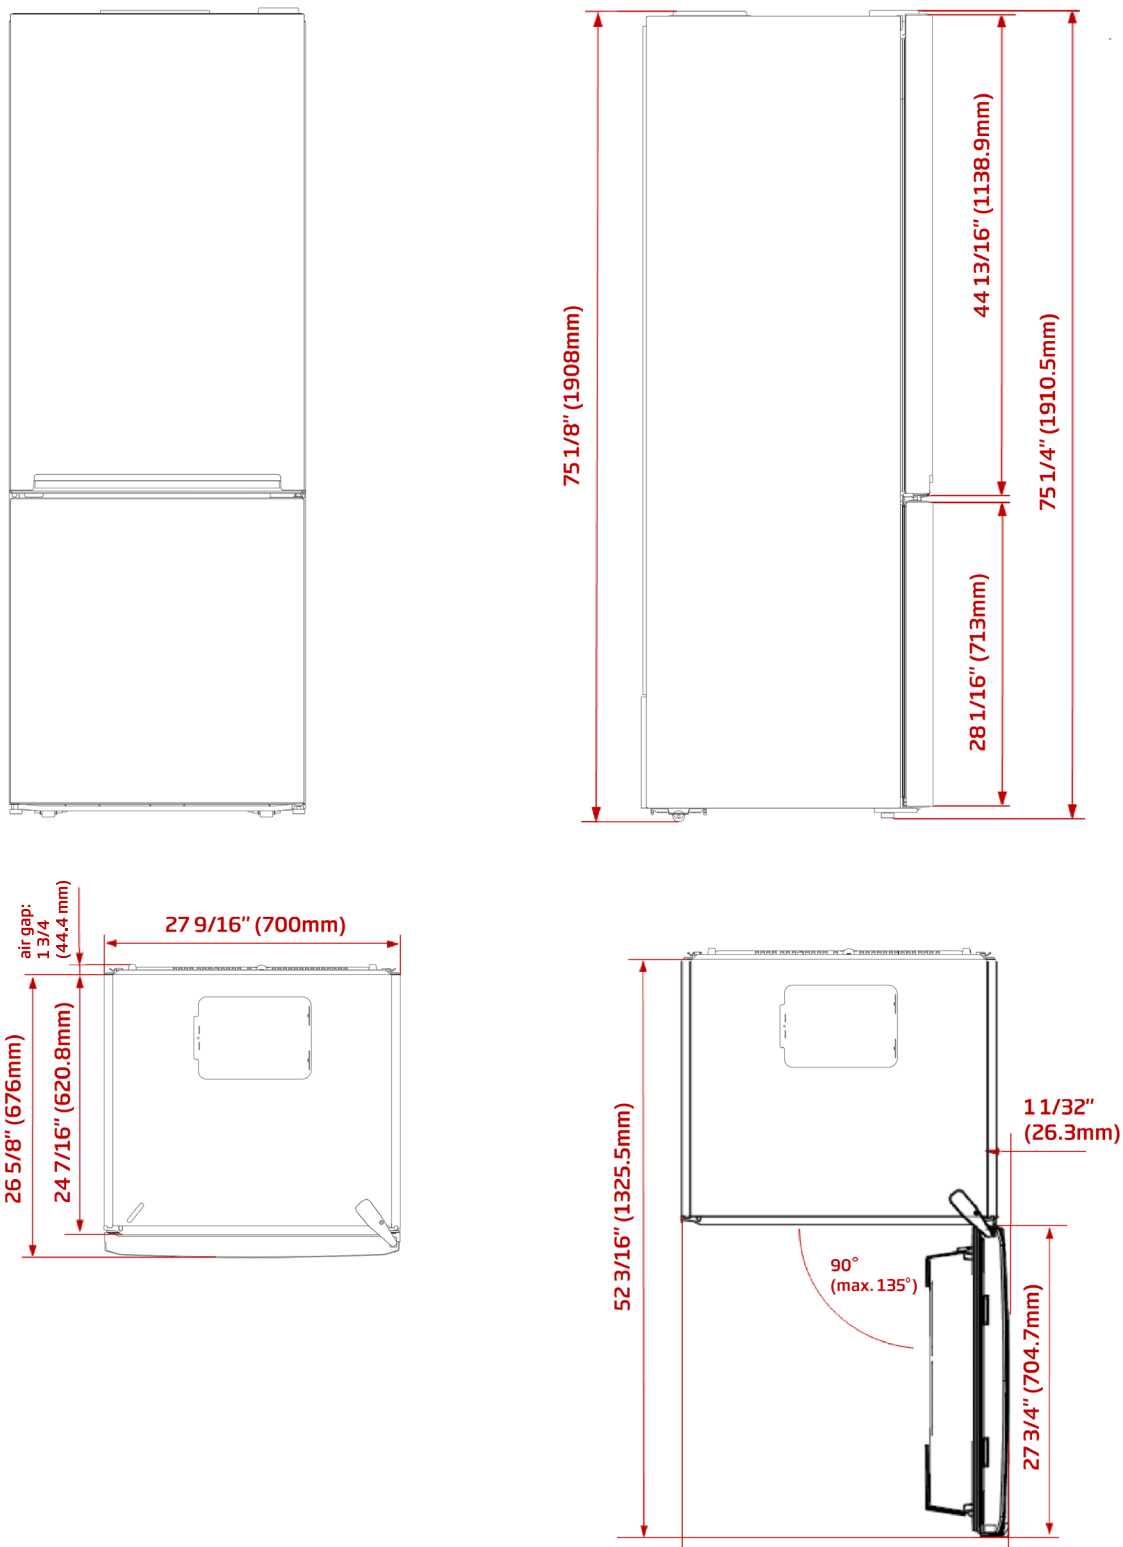

# 27" Counter Depth Bottom Freezer Refrigerator

**BFBF2715GSIM**

### DIMENSIONS

75 1/4" x 27 9/16" x 26 5/8"  
Depth is with door/without handles

MODEL CODE	
Cooling system	Duo Cycle Frost Free Cooling - NeoFrost
Control system	Electronic Control
CAPACITIES	
Total volume cu. ft.	16.39
Fresh food net volume cu. ft.	11.68
Freezer volume cu. ft.	4.71
FRIDGE FEATURES	
Electronic control display type	Digital inner display
Auto defrost	Yes
Inner illumination	LED - Side walls
Shelves	4
Crispers	1
Door racks	4
Wine Rack	Yes
Compressor	Variable Speed VCC
Fan ventilation	Yes
FREEZER FEATURES	
Auto defrost	Yes
Number of freezer drawers	3
Automatic Ice maker	Yes
TECHNICAL INFORMATION	
Supply voltage, V/Hz	120/60
Rated Current, A	2.4
Noise level,dBA	47
DIMENSIONS	
H x W x D, in	75 1/4" x 27 9/16" x 26 5/8"
Product weight, lbs.	182
H x W x D, cm	191 x 70 x 67.6
Product weight, kg	83
PERFORMANCE	
Energy Star qualified	Yes
Climatic class	T
Annual energy consumption,kwh/year	445
Cooling gas	R600a

# 27" Counter Depth Bottom Freezer Refrigerator

BFBF2715GSIM

NOTE TO THE INSTALLER: All height, width, and depth dimensions are shown in inches (as well as metric). Beko U.S., Inc. reserves the absolute and unrestricted right to change product materials and specifications, at any time, without notice. Please visit our website, [www.BekoAppliances.com](http://www.BekoAppliances.com), or call 888.352.2356 to verify the latest specifications with final dimensional data and other details prior to installation and making a cutout. Applicable product limited warranty information may be found in accompanying product materials, or you may contact your account manager for further details. Proper installation is the responsibility of the installer. Product failure due to improper installation is not covered under the Limited Warranty.