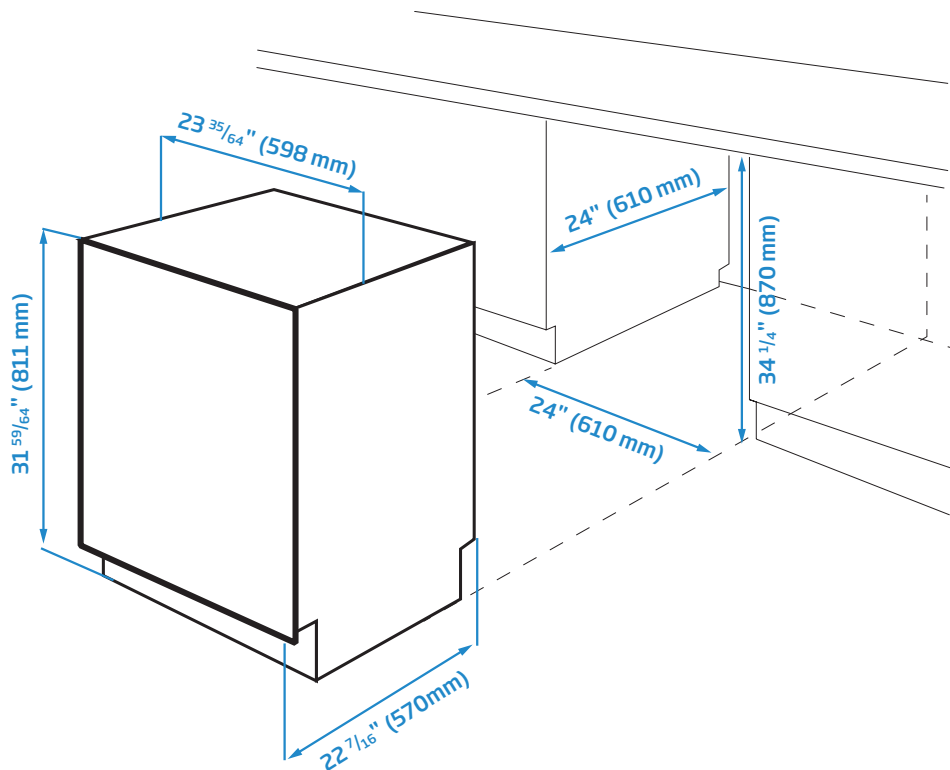

DIMENSIONS (DUT25401X)

Required Cutout Dimension H x W x D	34 1/4" x 24" x 24"
H x W x D	31 ⁵⁹ / ₆₄ " x 23 ³⁵ / ₆₄ " x 22 ⁷ / ₁₆ " (81.1x59.8x57 cm)
Packed H x W x D	35 ¹⁵ / ₆₄ " x 25 ¹⁹ / ₃₂ " x 26 ³ / ₈ " (89.5x65x67 cm)
Product Weight	83.33 lbs. (37.8 kg)
Packed Weight	93.25 lbs. (42.3 kg)

24" Tall Tub, Top Control Dishwasher

DUT25401X

DIMENSIONS (DUT25401X)	
H x W x D	31 ^{59/64} " x 23 ^{35/64} " x 22 ^{7/16} " (81.1x59.8x57 cm)
Packed H x W x D	35 ^{15/64} " x 25 ^{19/32} " x 26 ^{3/8} " (89.5x65x67 cm)
Product Weight	83.33 lbs. (37.8 kg)
Packed Weight	93.25 lbs. (42.3 kg)

DIMENSIONS (DUT25401W)	
H x W x D	31 ^{59/64} " x 23 ^{35/64} " x 22 ^{7/16} " (81.1x59.8x57 cm)
Packed H x W x D	35 ^{15/64} " x 25 ^{19/32} " x 26 ^{3/8} " (89.5x65x67 cm)
Product Weight	83.55 lbs. (37.9 kg)
Packed Weight	93.47 lbs. (42.4 kg)

DIMENSIONS (DUT25401B)	
H x W x D	31 ^{59/64} " x 23 ^{35/64} " x 22 ^{7/16} " (81.1x59.8x57 cm)
Packed H x W x D	35 ^{15/64} " x 25 ^{19/32} " x 26 ^{3/8} " (89.5x65x67 cm)
Product Weight	83.11 lbs. (37.7 kg)
Packed Weight	93.03 lbs. (42.2 kg)