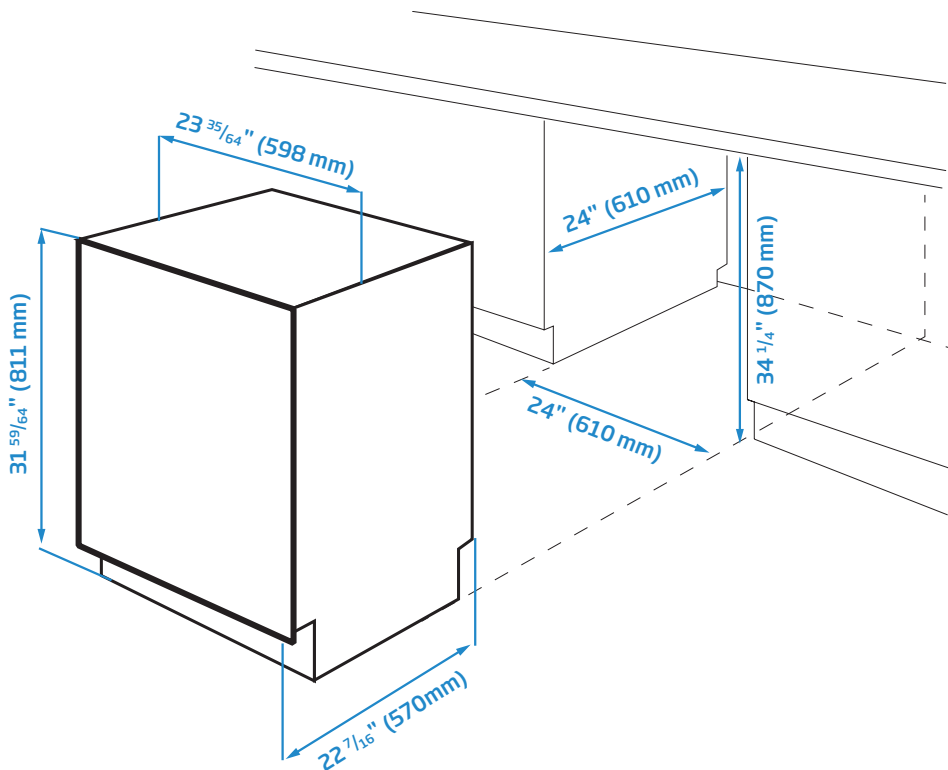

### DIMENSIONS (DUT25401X)

Required Cutout Dimension H x W x D	34 1/4" x 24" x 24"
H x W x D	31 <sup>59</sup> / <sub>64</sub> " x 23 <sup>35</sup> / <sub>64</sub> " x 22 <sup>7</sup> / <sub>16</sub> " (81.1x59.8x57 cm)
Packed H x W x D	35 <sup>15</sup> / <sub>64</sub> " x 25 <sup>19</sup> / <sub>32</sub> " x 26 <sup>3</sup> / <sub>8</sub> " (89.5x65x67 cm)
Product Weight	83.33 lbs. (37.8 kg)
Packed Weight	93.25 lbs. (42.3 kg)

# 24" Tall Tub, Top Control Dishwasher

DUT25401W

DIMENSIONS (DUT25401X)	
H x W x D	31 <sup>59/64</sup> " x 23 <sup>35/64</sup> " x 22 <sup>7/16</sup> " (81.1x59.8x57 cm)
Packed H x W x D	35 <sup>15/64</sup> " x 25 <sup>19/32</sup> " x 26 <sup>3/8</sup> " (89.5x65x67 cm)
Product Weight	83.33 lbs. (37.8 kg)
Packed Weight	93.25 lbs. (42.3 kg)

DIMENSIONS (DUT25401W)	
H x W x D	31 <sup>59/64</sup> " x 23 <sup>35/64</sup> " x 22 <sup>7/16</sup> " (81.1x59.8x57 cm)
Packed H x W x D	35 <sup>15/64</sup> " x 25 <sup>19/32</sup> " x 26 <sup>3/8</sup> " (89.5x65x67 cm)
Product Weight	83.55 lbs. (37.9 kg)
Packed Weight	93.47 lbs. (42.4 kg)

DIMENSIONS (DUT25401B)	
H x W x D	31 <sup>59/64</sup> " x 23 <sup>35/64</sup> " x 22 <sup>7/16</sup> " (81.1x59.8x57 cm)
Packed H x W x D	35 <sup>15/64</sup> " x 25 <sup>19/32</sup> " x 26 <sup>3/8</sup> " (89.5x65x67 cm)
Product Weight	83.11 lbs. (37.7 kg)
Packed Weight	93.03 lbs. (42.2 kg)