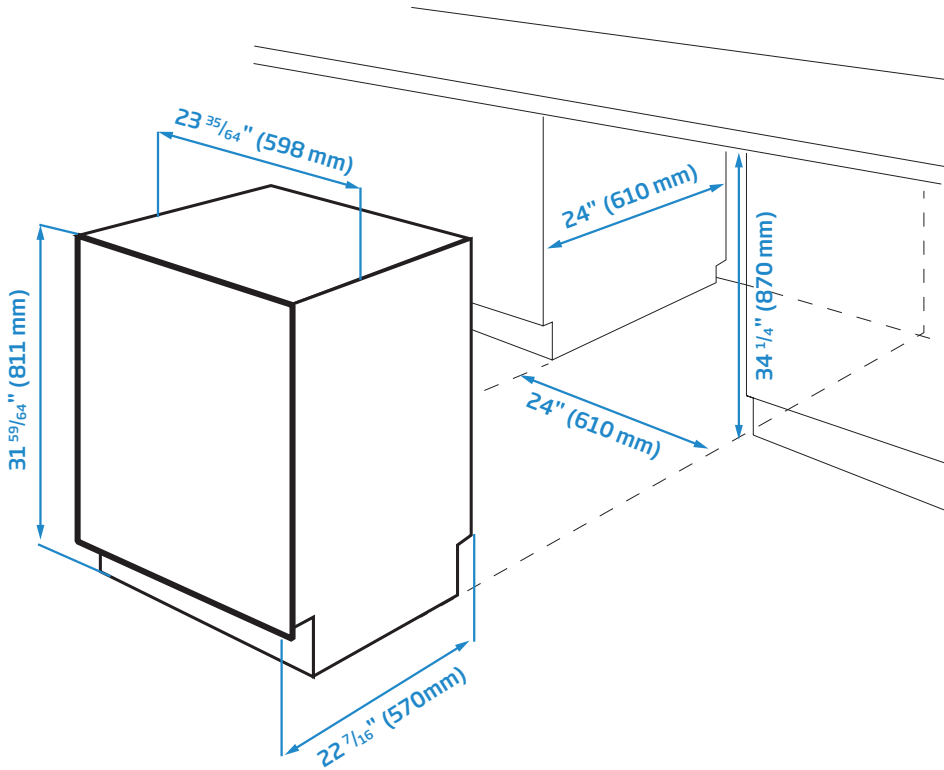

DIMENSIONS (DUT25401X)

Required Cutout Dimension H x W x D	34 ^{1/4} " x 24" x 24"
H x W x D	31 ^{59/64} " x 23 ^{35/64} " x 22 ^{7/16} " (81.1x59.8x57 cm)
Packed H x W x D	35 ^{15/64} " x 25 ^{19/32} " x 26 ^{3/8} " (89.5x65x67 cm)
Product Weight	83.33 lbs. (37.8 kg)
Packed Weight	93.25 lbs. (42.3 kg)

24" Tall Tub, Top Control Dishwasher

DUT25401B

DIMENSIONS (DUT25401X)	
H x W x D	31 ^{59/64} " x 23 ^{35/64} " x 22 ^{7/16} " (81.1x59.8x57 cm)
Packed H x W x D	35 ^{15/64} " x 25 ^{19/32} " x 26 ^{3/8} " (89.5x65x67 cm)
Product Weight	83.33 lbs. (37.8 kg)
Packed Weight	93.25 lbs. (42.3 kg)

DIMENSIONS (DUT25401W)	
H x W x D	31 ^{59/64} " x 23 ^{35/64} " x 22 ^{7/16} " (81.1x59.8x57 cm)
Packed H x W x D	35 ^{15/64} " x 25 ^{19/32} " x 26 ^{3/8} " (89.5x65x67 cm)
Product Weight	83.55 lbs. (37.9 kg)
Packed Weight	93.47 lbs. (42.4 kg)

DIMENSIONS (DUT25401B)	
H x W x D	31 ^{59/64} " x 23 ^{35/64} " x 22 ^{7/16} " (81.1x59.8x57 cm)
Packed H x W x D	35 ^{15/64} " x 25 ^{19/32} " x 26 ^{3/8} " (89.5x65x67 cm)
Product Weight	83.11 lbs. (37.7 kg)
Packed Weight	93.03 lbs. (42.2 kg)