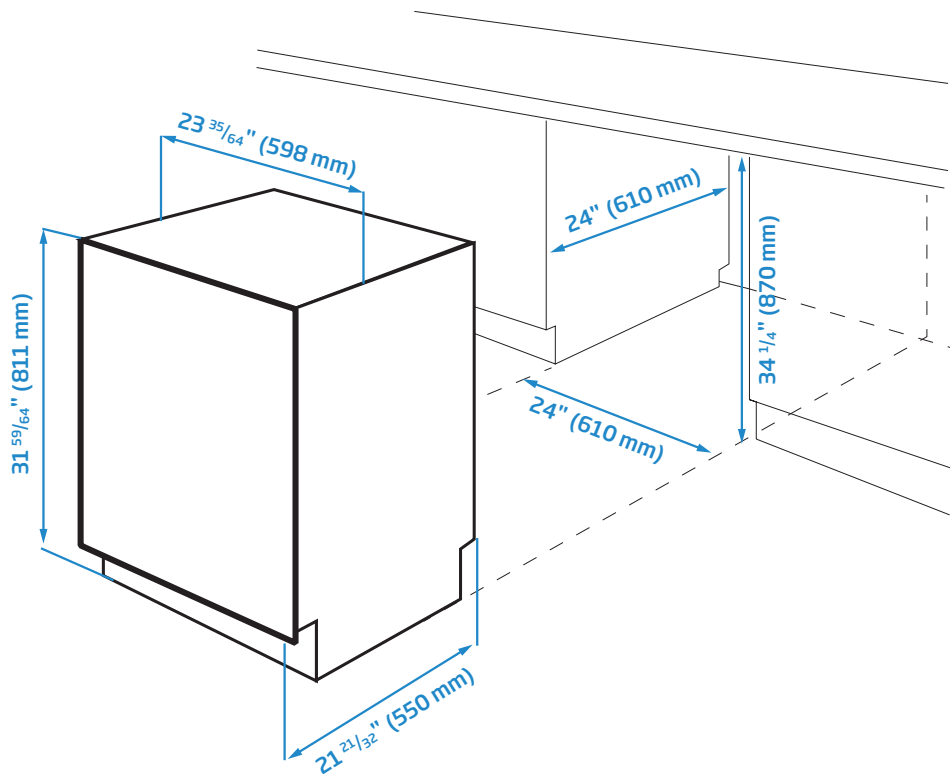

FINISH

Panel Ready

DIMENSIONS

31⁵⁹/₆₄ x 23³⁵/₆₄ x 21²¹/₃₂ in.

GENERAL

Control Type	Electronic Touch Control
Position	Top Control

MAIN FEATURES

Loading Capacity (Place Settings)	16
Tub Material	Stainless Steel
Inner Door Material	Stainless Steel
DMSF Overflow Protection	Yes
5 Level Wash with 3 rd Spray Arm	Yes
Delay Timer	1/2 – 24 hours
Drying System	Active Ventilation
ProSmart Inverter Motor	Yes
SilentTech	45 dBA
All-In-1 Tablet	Yes
Interior High Loop with Air Gap	Yes
Detergent Dispenser Type	Sliding Lid

DISPLAY

Rinse Aid Indicator	Yes
LED Spot (Light Indicator on Floor)	Yes

RACK SYSTEM

Easy Fold Lower Rack Folding Tines	4
Cutlery Basket	Standard, Full-size
Long Tool Shelf	Yes
Upper Rack (Inset Shelves)	4
Easy Fold Upper Rack Folding Tines	3
Height-adjustable Rack	Yes, 3 Positions When Loaded
Nylon Coated Racks	Yes

ENVIRONMENTAL STANDARDS

ENERGY STAR® Qualified	Yes
Energy Consumption	225 kWh/year
Water Consumption	2.32 – 5.60 gal./ cycle

DIMENSIONS

Required Cutout Dimension H x W x D	34 1/4" x 24" x 24"
H x W x D	31 ⁵⁹ / ₆₄ " x 23 ³⁵ / ₆₄ " x 21 ²¹ / ₃₂ " (81.1x59.8x55 cm)
Packed H x W x D	35 ¹⁵ / ₆₄ " x 25 ¹⁹ / ₃₂ " x 26 ³ / ₈ " (89.5x65x67 cm)
Product Weight	91.49 lbs. (41.5 kg)
Packed Weight	101.41 lbs. (46 kg)

Panel Ready Recommended Door Panel Size and Thickness:

DIMENSIONS	
H x W x D	31 59/64" x 23 35/64" x 21 21/32" (81.1x59.8x55 cm)
Packed H x W x D	35 15/64" x 25 19/32" x 26 3/8" (89.5x65x67 cm)
Product Weight	91.49 lbs. (41.5 kg)
Packed Weight	101.41 lbs. (46 kg)