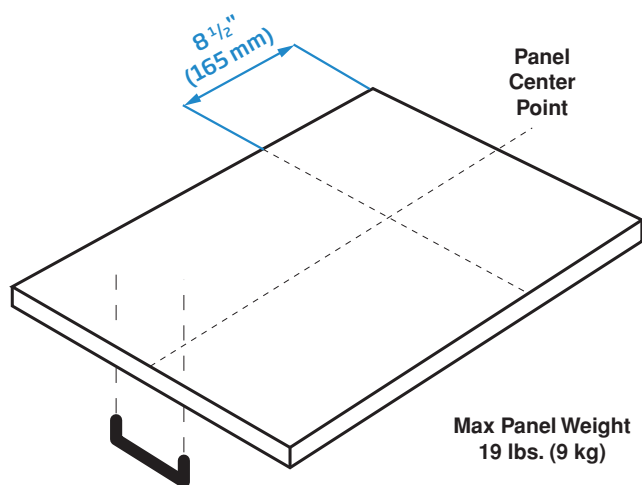

DISPLAY

Rinse Aid Indicator	Yes
LED Spot (Light Indicator on Floor)	Yes

RACK SYSTEM

Easy Fold Lower Rack Folding Tines	4
Cutlery Basket	Standard, Full-size
Long Tool Shelf	Yes
Upper Rack (Inset Shelves)	4
Easy Fold Upper Rack Folding Tines	3
Height-adjustable Rack	Yes, 3 Positions When Loaded
Nylon Coated Racks	Yes

ENVIRONMENTAL STANDARDS

ENERGY STAR® Qualified	Yes
Energy Consumption	225 kWh/year
Water Consumption	2.32 – 5.60 gal./ cycle

DIMENSIONS

Required Cutout Dimension H x W x D	34 1/4" x 24" x 24"
H x W x D	31 ⁵⁹ / ₆₄ " x 23 ³⁵ / ₆₄ " x 21 ²¹ / ₃₂ " (81.1x59.8x55 cm)
Packed H x W x D	35 ¹⁵ / ₆₄ " x 25 ¹⁹ / ₃₂ " x 26 ³ / ₈ " (89.5x65x67 cm)
Product Weight	91.49 lbs. (41.5 kg)
Packed Weight	101.41 lbs. (46 kg)

Panel Ready Recommended Door Panel Size and Thickness:

DIMENSIONS	
H x W x D	31 59/64" x 23 35/64" x 21 21/32" (81.1x59.8x55 cm)
Packed H x W x D	35 15/64" x 25 19/32" x 26 3/8" (89.5x65x67 cm)
Product Weight	91.49 lbs. (41.5 kg)
Packed Weight	101.41 lbs. (46 kg)