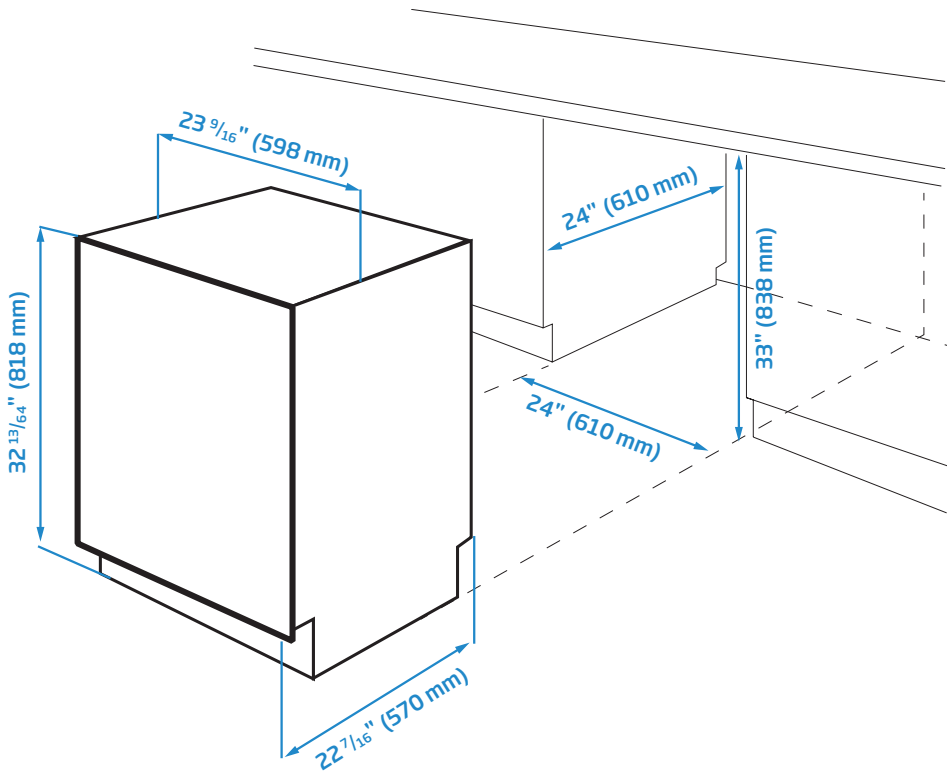

24" Panel Ready Top Control Dishwasher

DIT25401

KEY FEATURES

- 5 Programs
- 48 dBA
- 4 Functions
- Easy Installation
- Concealed Heating Element

FINISH

Panel Ready

DIMENSIONS

32¹³/₆₄" x 23⁹/₁₆" x 22⁷/₁₆" in.

GENERAL	
Control Type	Electronic Touch Control
Position	Top Control
MAIN FEATURES	
Loading Capacity (Place Settings)	14
Tub Material	Stainless Steel
Inner Door Material	Stainless Steel
DMSF Overflow Protection	Yes
Delay Timer	1/2 – 24 hours
Drying System	Static
ProSmart Inverter Motor	Yes
SilentTech	48 dBA
InnerClean	Yes
All-In-1 Tablet	Yes
Interior High Loop with Air Gap	Yes
Detergent Dispenser Type	Sliding Lid
FUNCTIONS	
1/2 Load Function	Yes
Sanitize Function	Yes
Super Rinse Function	Yes
Fast Function	Yes
PROGRAMS	
Number of Programs	5
Heavy Plus (167°F)	Yes
Normal (142°F – 145°F)	Yes
Clean & Shine	Yes
Express (131°F)	Yes
Rinse & Hold	Yes
DISPLAY	
Rinse Aid Indicator	Yes
LED Spot (Light Indicator on Floor)	Yes
RACK SYSTEM	
Knife Accessory	Yes
Upper Rack (Inset Shelves)	2
Nylon Coated Racks	Yes
ENVIRONMENTAL STANDARDS	
ENERGY STAR® Qualified	Yes
Energy Consumption	234 kWh/year
Water Consumption	2.59 – 5.86 gal./cycle
DIMENSIONS (DDN25401X)	
Required Cutout Dimension H x W x D	33" x 24" x 24"
H x W x D	32 ¹³ / ₆₄ " x 23 ⁹ / ₁₆ " x 22 ⁷ / ₁₆ " (81.8x59.8x57 cm)
Packed H x W x D	34 ¹ / ₈ " x 25 ⁷ / ₈ " x 26 ¹ / ₂ " (86.7x65.7x67.4 cm)
Product Weight	82.23 lbs. (37.3 kg)
Packed Weight	92.15 lbs. (41.8 kg)

Panel Ready Recommended Door Panel Size and Thickness:

DIMENSIONS (DIN25401)	
H x W x D	32 ^{13/64} " x 23 ^{9/16} " x 21 ^{5/8} " (81.8x59.8x55 cm)
Packed H x W x D	34 ^{1/8} " x 25 ^{7/8} " x 26 ^{1/2} " (86.7x65.7x67.4 cm)
Product Weight	82.23 lbs. (37.3 kg)
Packed Weight	92.15 lbs. (41.8 kg)