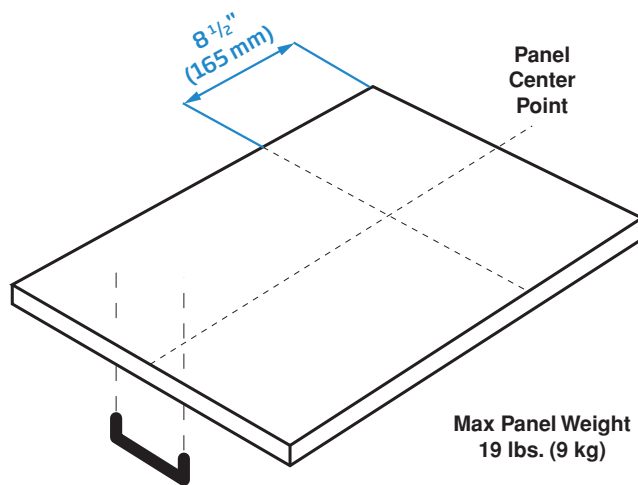

24" Panel Ready Top Control Dishwasher

DIT25401

KEY FEATURES

- 5 Programs
- 48 dBA
- 4 Functions
- Easy Installation
- Concealed Heating Element

FINISH

Panel Ready

DIMENSIONS

32¹³/₆₄" x 23⁹/₁₆" x 22⁷/₁₆" in.

GENERAL	
Control Type	Electronic Touch Control
Position	Top Control
MAIN FEATURES	
Loading Capacity (Place Settings)	14
Tub Material	Stainless Steel
Inner Door Material	Stainless Steel
DMSF Overflow Protection	Yes
Delay Timer	1/2 – 24 hours
Drying System	Static
ProSmart Inverter Motor	Yes
SilentTech	48 dBA
InnerClean	Yes
All-In-1 Tablet	Yes
Interior High Loop with Air Gap	Yes
Detergent Dispenser Type	Sliding Lid
FUNCTIONS	
1/2 Load Function	Yes
Sanitize Function	Yes
Super Rinse Function	Yes
Fast Function	Yes
PROGRAMS	
Number of Programs	5
Heavy Plus (167°F)	Yes
Normal (142°F – 145°F)	Yes
Clean & Shine	Yes
Express (131°F)	Yes
Rinse & Hold	Yes
DISPLAY	
Rinse Aid Indicator	Yes
LED Spot (Light Indicator on Floor)	Yes
RACK SYSTEM	
Knife Accessory	Yes
Upper Rack (Inset Shelves)	2
Nylon Coated Racks	Yes
ENVIRONMENTAL STANDARDS	
ENERGY STAR® Qualified	Yes
Energy Consumption	234 kWh/year
Water Consumption	2.59 – 5.86 gal./cycle
DIMENSIONS (DDN25401X)	
Required Cutout Dimension H x W x D	33" x 24" x 24"
H x W x D	32 ¹³ / ₆₄ " x 23 ⁹ / ₁₆ " x 22 ⁷ / ₁₆ " (81.8x59.8x57 cm)
Packed H x W x D	34 ¹ / ₈ " x 25 ⁷ / ₈ " x 26 ¹ / ₂ " (86.7x65.7x67.4 cm)
Product Weight	82.23 lbs. (37.3 kg)
Packed Weight	92.15 lbs. (41.8 kg)

Panel Ready Recommended Door Panel Size and Thickness:

DIMENSIONS (DIN25401)	
H x W x D	32 ^{13/64} " x 23 ^{9/16} " x 21 ^{5/8} " (81.8x59.8x55 cm)
Packed H x W x D	34 ^{1/8} " x 25 ^{7/8} " x 26 ^{1/2} " (86.7x65.7x67.4 cm)
Product Weight	82.23 lbs. (37.3 kg)
Packed Weight	92.15 lbs. (41.8 kg)