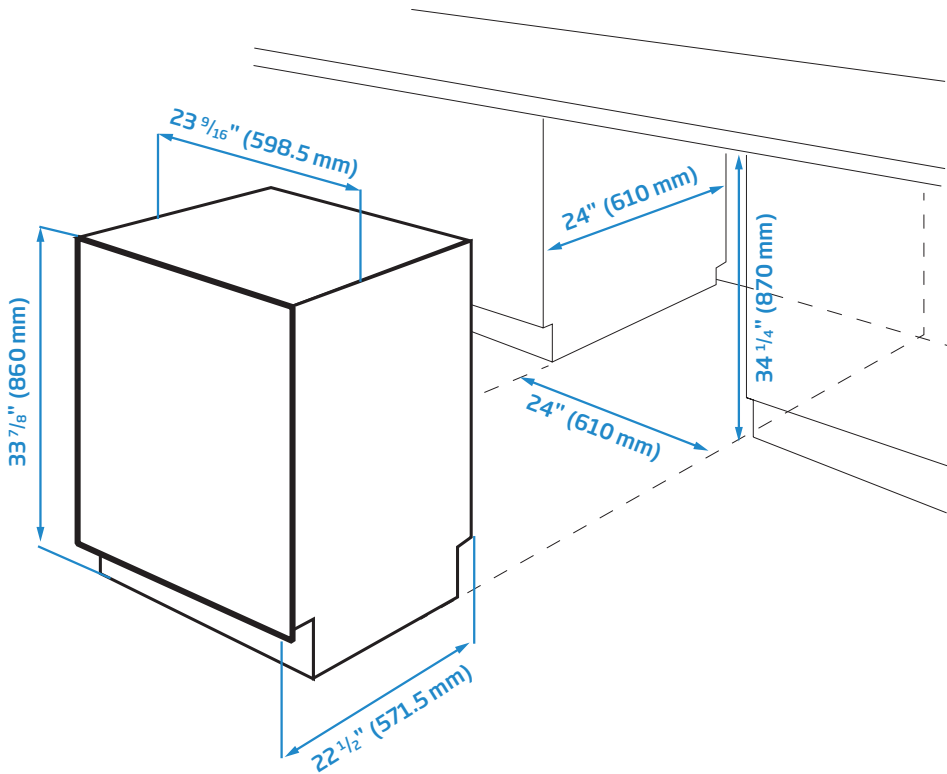

FINISH

Panel Ready

DIMENSIONS

33⁷/₈ x 23⁹/₁₆ x 22¹/₂ in.

GENERAL

Control Type	Electronic Touch Control
Position	Top Control

MAIN FEATURES

Loading Capacity (Place Settings)	14
Tub Material	Stainless Steel
Inner Door Material	Stainless Steel
DMSF Overflow Protection	Yes
5 Level Wash with 3 rd Spray Arm	Yes
Delay Timer	1/2 – 24 hours
3-way Filtration System	Yes
Drying System	Condensation
ProSmart Inverter Motor	Yes
Turbidity Sensor	Yes
SilentTech	48 dBA
InnerClean	Yes
All-In-1 Tablet	Yes
Interior High Loop with Air Gap	Yes
Detergent Dispenser Type	Sliding Lid

DISPLAY

Program Sequence	Yes
Rinse Aid Indicator	Yes

RACK SYSTEM

Sliding Cutlery Basket	Yes
Upper Rack (Inset Shelves)	2
Height-adjustable Rack	Yes, 3 Positions When Loaded
Nylon Coated Racks	Yes

ENVIRONMENTAL STANDARDS

ENERGY STAR® Qualified	Yes
Energy Consumption	255 kWh/year
Water Consumption	3.5 – 5.0 gal. / cycle
RoHS Compliant (Lead Free)	Yes

DIMENSIONS

Required Cutout Dimension H x W x D	34 1/4" x 24" x 24"
H x W x D	33 7/8" x 23 9/16" x 22 1/2" (86 x 60 x 57 cm)
Packed H x W x D	35" x 25 3/8" x 26" (89 x 64.5 x 66 cm)
Product Weight	87 lbs. (40 kg)
Packed Weight	95 lbs. (43 kg)

Panel Ready Recommended Door Panel Size and Thickness:

DIMENSIONS	
H x W x D	33 7/8" x 23 9/16" x 22 1/2" (86x60x57 cm)
Packed H x W x D	35" x 25 3/8" x 26" (89x64.5x66 cm)
Product Weight	87 lbs. (40 kg)
Packed Weight	95 lbs. (43 kg)