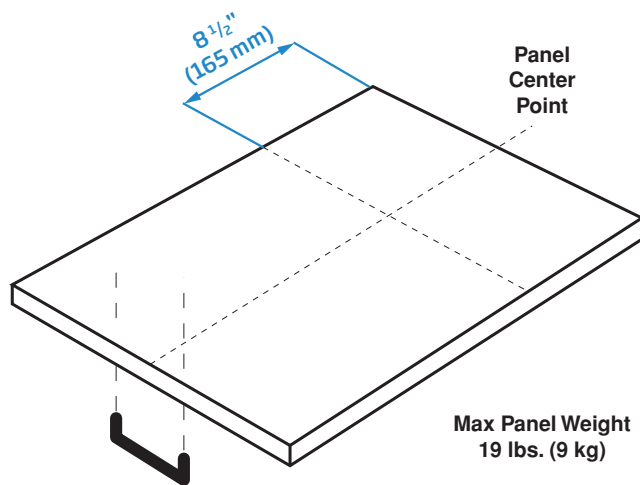

DISPLAY

Program Sequence	Yes
Rinse Aid Indicator	Yes

RACK SYSTEM

Sliding Cutlery Basket	Yes
Upper Rack (Inset Shelves)	2
Height-adjustable Rack	Yes, 3 Positions When Loaded
Nylon Coated Racks	Yes

ENVIRONMENTAL STANDARDS

ENERGY STAR® Qualified	Yes
Energy Consumption	255 kWh/year
Water Consumption	3.5 – 5.0 gal. / cycle
RoHS Compliant (Lead Free)	Yes

DIMENSIONS

Required Cutout Dimension H x W x D	34 1/4" x 24" x 24"
H x W x D	33 7/8" x 23 9/16" x 22 1/2" (86 x 60 x 57 cm)
Packed H x W x D	35" x 25 3/8" x 26" (89 x 64.5 x 66 cm)
Product Weight	87 lbs. (40 kg)
Packed Weight	95 lbs. (43 kg)

Panel Ready Recommended Door Panel Size and Thickness:

DIMENSIONS	
H x W x D	33 7/8" x 23 9/16" x 22 1/2" (86x60x57 cm)
Packed H x W x D	35" x 25 3/8" x 26" (89x64.5x66 cm)
Product Weight	87 lbs. (40 kg)
Packed Weight	95 lbs. (43 kg)