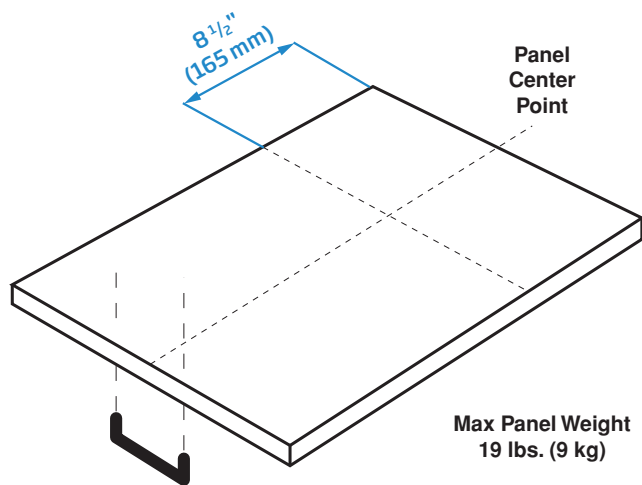

DISPLAY

Rinse Aid Indicator	Yes
LED Spot (Light Indicator on Floor)	Yes

RACK SYSTEM

Knife Accessory	Yes
Upper Rack (Inset Shelves)	2
Nylon Coated Racks	Yes

ENVIRONMENTAL STANDARDS

ENERGY STAR® Qualified	Yes
Energy Consumption	234 kWh/year
Water Consumption	2.59 – 5.86 gal./cycle

DIMENSIONS (DDN25401X)

Required Cutout Dimension H x W x D	33" x 24" x 24"
H x W x D	$32\frac{13}{64} \times 23\frac{9}{16} \times 22\frac{7}{16}$ (81.8x59.8x57 cm)
Packed H x W x D	$34\frac{1}{8} \times 25\frac{7}{8} \times 26\frac{1}{2}$ (86.7x65.7x67.4 cm)
Product Weight	82.23 lbs. (37.3 kg)
Packed Weight	92.15 lbs. (41.8 kg)

Panel Ready Recommended Door Panel Size and Thickness:

DIMENSIONS (DDN25401X)	
H x W x D	32 ¹³ / ₆₄ " x 23 ⁹ / ₁₆ " x 22 ⁷ / ₁₆ " (81.8 x 59.8 x 57 cm)
Packed H x W x D	34 ¹ / ₈ " x 25 ⁷ / ₈ " x 26 ¹ / ₂ " (86.7 x 65.7 x 67.4 cm)
Product Weight	82.23 lbs. (37.3 kg)
Packed Weight	92.15 lbs. (41.8 kg)

DIMENSIONS (DIN25401)	
H x W x D	32 ¹³ / ₆₄ " x 23 ⁹ / ₁₆ " x 21 ⁵ / ₈ " (81.8 x 59.8 x 55 cm)
Packed H x W x D	34 ¹ / ₈ " x 25 ⁷ / ₈ " x 26 ¹ / ₂ " (86.7 x 65.7 x 67.4 cm)
Product Weight	82.23 lbs. (37.3 kg)
Packed Weight	92.15 lbs. (41.8 kg)