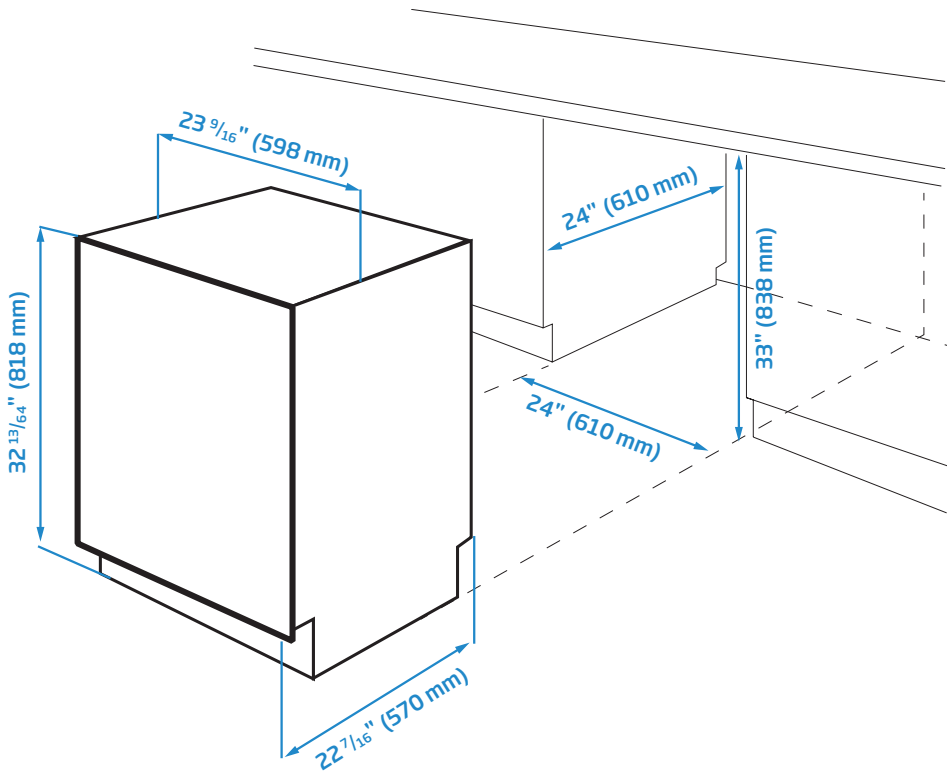

DISPLAY

Rinse Aid Indicator	Yes
LED Spot (Light Indicator on Floor)	Yes

RACK SYSTEM

Knife Accessory	Yes
Upper Rack (Inset Shelves)	2
Nylon Coated Racks	Yes

ENVIRONMENTAL STANDARDS

ENERGY STAR® Qualified	Yes
Energy Consumption	234 kWh/year
Water Consumption	2.59 – 5.86 gal./cycle

DIMENSIONS (DDN25401X)

Required Cutout Dimension H x W x D	33" x 24" x 24"
H x W x D	$32\frac{13}{64} \times 23\frac{9}{16} \times 22\frac{7}{16}$ (81.8x59.8x57 cm)
Packed H x W x D	$34\frac{1}{8} \times 25\frac{7}{8} \times 26\frac{1}{2}$ (86.7x65.7x67.4 cm)
Product Weight	82.23 lbs. (37.3 kg)
Packed Weight	92.15 lbs. (41.8 kg)

Panel Ready Recommended Door Panel Size and Thickness:

DIMENSIONS (DDN25401X)	
H x W x D	32 ¹³ / ₆₄ " x 23 ⁹ / ₁₆ " x 22 ⁷ / ₁₆ " (81.8 x 59.8 x 57 cm)
Packed H x W x D	34 ¹ / ₈ " x 25 ⁷ / ₈ " x 26 ¹ / ₂ " (86.7 x 65.7 x 67.4 cm)
Product Weight	82.23 lbs. (37.3 kg)
Packed Weight	92.15 lbs. (41.8 kg)

DIMENSIONS (DIN25401)	
H x W x D	32 ¹³ / ₆₄ " x 23 ⁹ / ₁₆ " x 21 ⁵ / ₈ " (81.8 x 59.8 x 55 cm)
Packed H x W x D	34 ¹ / ₈ " x 25 ⁷ / ₈ " x 26 ¹ / ₂ " (86.7 x 65.7 x 67.4 cm)
Product Weight	82.23 lbs. (37.3 kg)
Packed Weight	92.15 lbs. (41.8 kg)