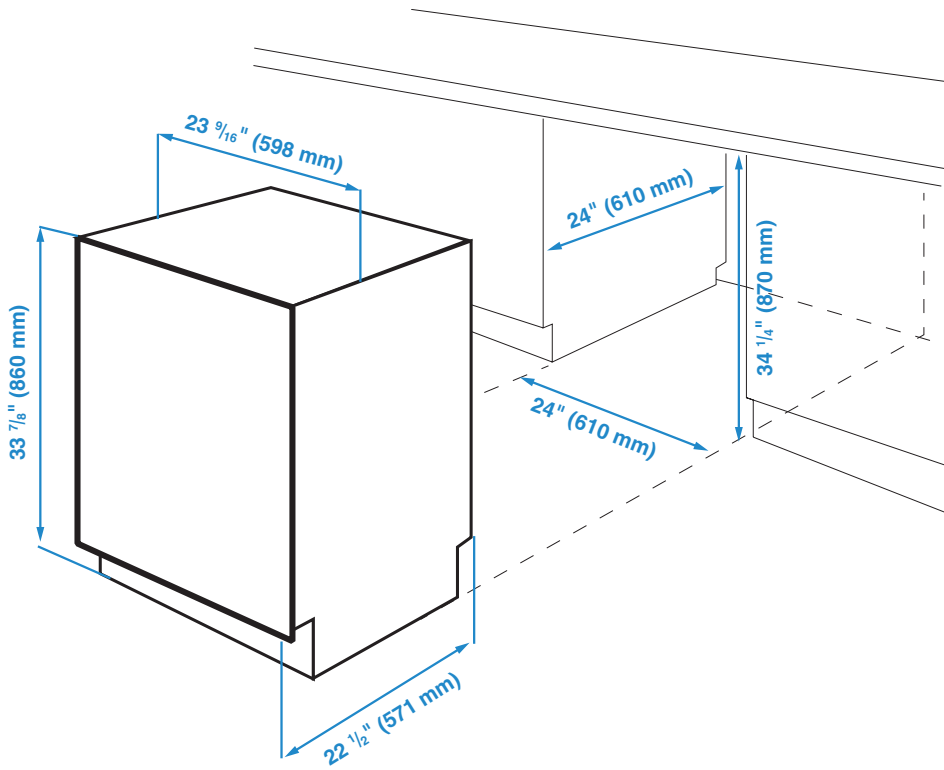

# 24" Tall Tub, Top Control Dishwasher

DDT39432X

DIMENSIONS (DDT39432CF)	
H x W x D	33 <sup>57</sup> / <sub>64</sub> " x 23 <sup>35</sup> / <sub>64</sub> " x 22 <sup>7</sup> / <sub>16</sub> " (86.1 x 59.8 x 57 cm)
Packed H x W x D	35" x 25 <sup>23</sup> / <sub>64</sub> " x 26 <sup>1</sup> / <sub>32</sub> " (88.9 x 64.4 x 66.1 cm)
Product Weight	98.32 lbs. (44.6 kg)
Packed Weight	104.94 lbs. (47.6 kg)

DIMENSIONS (DDT39432X)	
H x W x D	31 <sup>59</sup> / <sub>64</sub> " x 23 <sup>35</sup> / <sub>64</sub> " x 22 <sup>7</sup> / <sub>16</sub> " (81.1 x 59.8 x 57 cm)
Packed H x W x D	34 <sup>1</sup> / <sub>8</sub> " x 25 <sup>7</sup> / <sub>8</sub> " x 26 <sup>17</sup> / <sub>32</sub> " (89.5 x 65.7 x 67.4 cm)
Product Weight	98.32 lbs. (44.6 kg)
Packed Weight	108.24 lbs. (49.1 kg)

DIMENSIONS (DDT39432XH)	
H x W x D	31 <sup>59</sup> / <sub>64</sub> " x 23 <sup>35</sup> / <sub>64</sub> " x 22 <sup>7</sup> / <sub>16</sub> " (81.1 x 59.8 x 57 cm)
Packed H x W x D	35 <sup>15</sup> / <sub>64</sub> " x 25 <sup>19</sup> / <sub>32</sub> " x 26 <sup>3</sup> / <sub>8</sub> " (89.5 x 65 x 67 cm)
Product Weight	98.32 lbs. (44.6 kg)
Packed Weight	108.24 lbs. (49.1 kg)