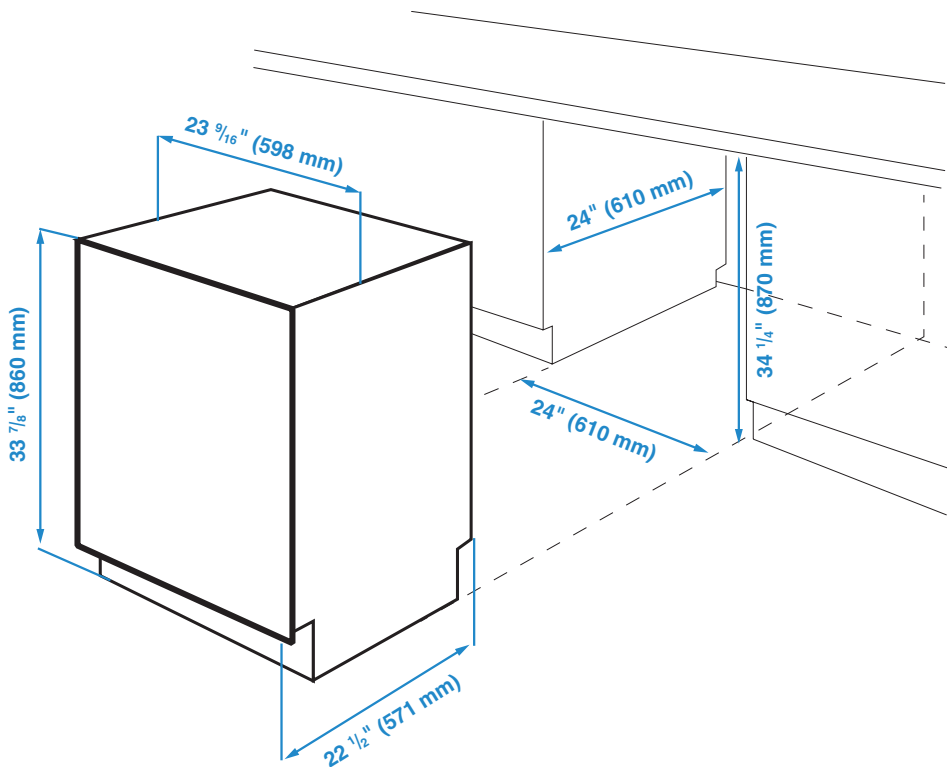

24" Tall Tub, Top Control Dishwasher

DDT39432XIH

DIMENSIONS (DDT39432CF)	
H x W x D	33 ⁵⁷ / ₆₄ " x 23 ³⁵ / ₆₄ " x 22 ⁷ / ₁₆ " (86.1 x 59.8 x 57 cm)
Packed H x W x D	35" x 25 ²³ / ₆₄ " x 26 ¹ / ₃₂ " (88.9 x 64.4 x 66.1 cm)
Product Weight	98.32 lbs. (44.6 kg)
Packed Weight	104.94 lbs. (47.6 kg)

DIMENSIONS (DDT39432X)	
H x W x D	31 ⁵⁹ / ₆₄ " x 23 ³⁵ / ₆₄ " x 22 ⁷ / ₁₆ " (81.1 x 59.8 x 57 cm)
Packed H x W x D	34 ¹ / ₈ " x 25 ⁷ / ₈ " x 26 ¹⁷ / ₃₂ " (89.5 x 65.7 x 67.4 cm)
Product Weight	98.32 lbs. (44.6 kg)
Packed Weight	108.24 lbs. (49.1 kg)

DIMENSIONS (DDT39432XIH)	
H x W x D	31 ⁵⁹ / ₆₄ " x 23 ³⁵ / ₆₄ " x 22 ⁷ / ₁₆ " (81.1 x 59.8 x 57 cm)
Packed H x W x D	35 ¹⁵ / ₆₄ " x 25 ¹⁹ / ₃₂ " x 26 ³ / ₈ " (89.5 x 65 x 67 cm)
Product Weight	98.32 lbs. (44.6 kg)
Packed Weight	108.24 lbs. (49.1 kg)