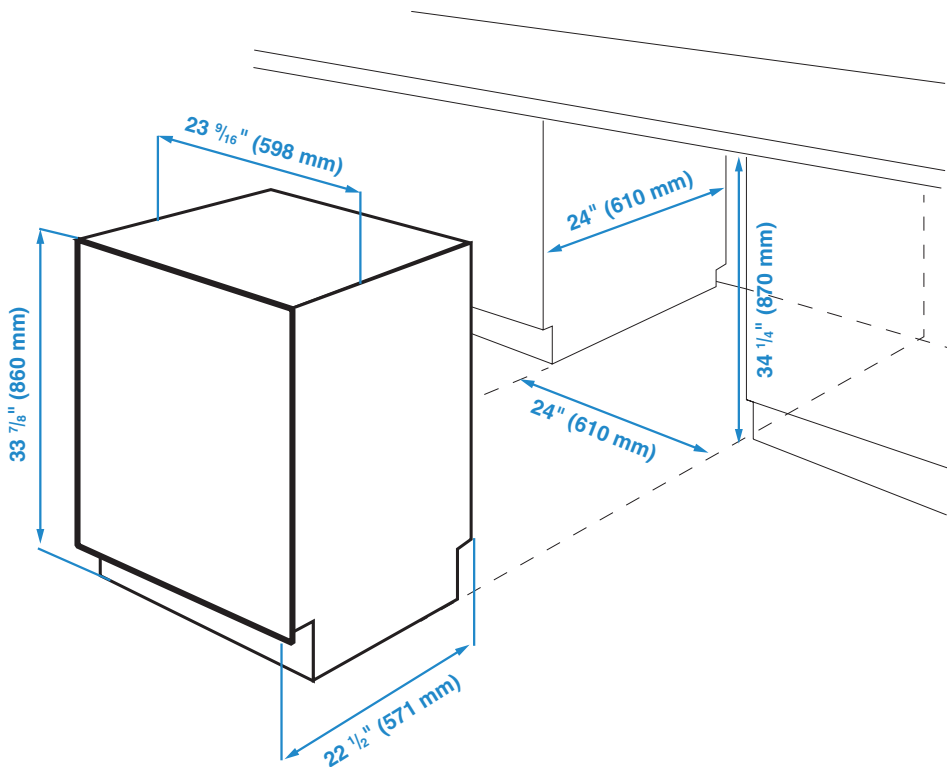

24" Tall Tub, Top Control Dishwasher

DDT39432CF

DIMENSIONS (DDT39432CF)	
H x W x D	33 ⁵⁷ / ₆₄ " x 23 ³⁵ / ₆₄ " x 22 ⁷ / ₁₆ " (86.1 x 59.8 x 57 cm)
Packed H x W x D	35" x 25 ²³ / ₆₄ " x 26 ¹ / ₃₂ " (88.9 x 64.4 x 66.1 cm)
Product Weight	98.32 lbs. (44.6 kg)
Packed Weight	104.94 lbs. (47.6 kg)

DIMENSIONS (DDT39432X)	
H x W x D	31 ⁵⁹ / ₆₄ " x 23 ³⁵ / ₆₄ " x 22 ⁷ / ₁₆ " (81.1 x 59.8 x 57 cm)
Packed H x W x D	34 ¹ / ₈ " x 25 ⁷ / ₈ " x 26 ¹⁷ / ₃₂ " (89.5 x 65.7 x 67.4 cm)
Product Weight	98.32 lbs. (44.6 kg)
Packed Weight	108.24 lbs. (49.1 kg)

DIMENSIONS (DDT39432XH)	
H x W x D	31 ⁵⁹ / ₆₄ " x 23 ³⁵ / ₆₄ " x 22 ⁷ / ₁₆ " (81.1 x 59.8 x 57 cm)
Packed H x W x D	35 ¹⁵ / ₆₄ " x 25 ¹⁹ / ₃₂ " x 26 ³ / ₈ " (89.5 x 65 x 67 cm)
Product Weight	98.32 lbs. (44.6 kg)
Packed Weight	108.24 lbs. (49.1 kg)