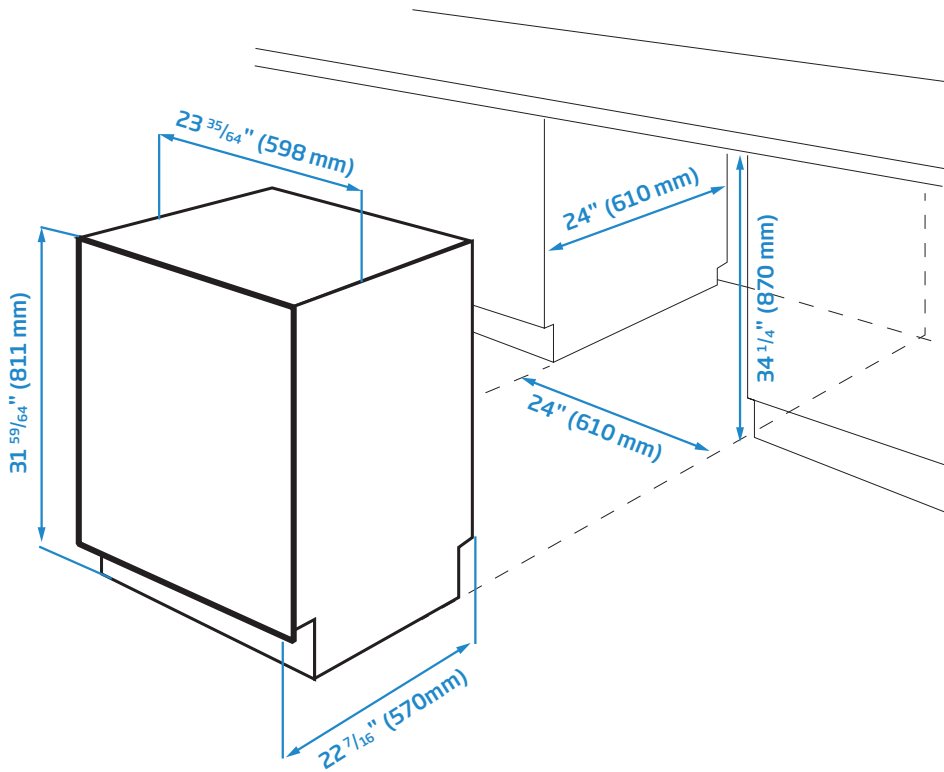

24" Tall Tub, Top Control Dishwasher

DDT36430X

KEY FEATURES

- SilentTech: 45 dBA
- Height-adjustable Rack
- 4 Functions
- 6 Programs
- Easy Installation
- Concealed Heating Element
- Adjustable Feet and Self-adjusting Hinge

24" Tall Tub, Top Control Dishwasher

DDT36430X

DIMENSIONS (DDT36430X)	
H x W x D	33 7/8" x 23 9/16" x 22 1/2" (86.04x59.85x57.15 cm)
Packed H x W x D	35 15/64" x 25 19/32" x 26 3/8" (89.5x65x67 cm)
Product Weight	98.33 lbs. (44.6 kg)
Packed Weight	104.94 lbs. (47.6 kg)

DIMENSIONS (DDT36430XH)	
H x W x D	33 7/8" x 23 9/16" x 22 1/2" (86.04x59.85x57.15 cm)
Packed H x W x D	35 15/64" x 25 19/32" x 26 3/8" (89.5x65x67 cm)
Product Weight	98.33 lbs. (44.6 kg)
Packed Weight	104.94 lbs. (47.6 kg)