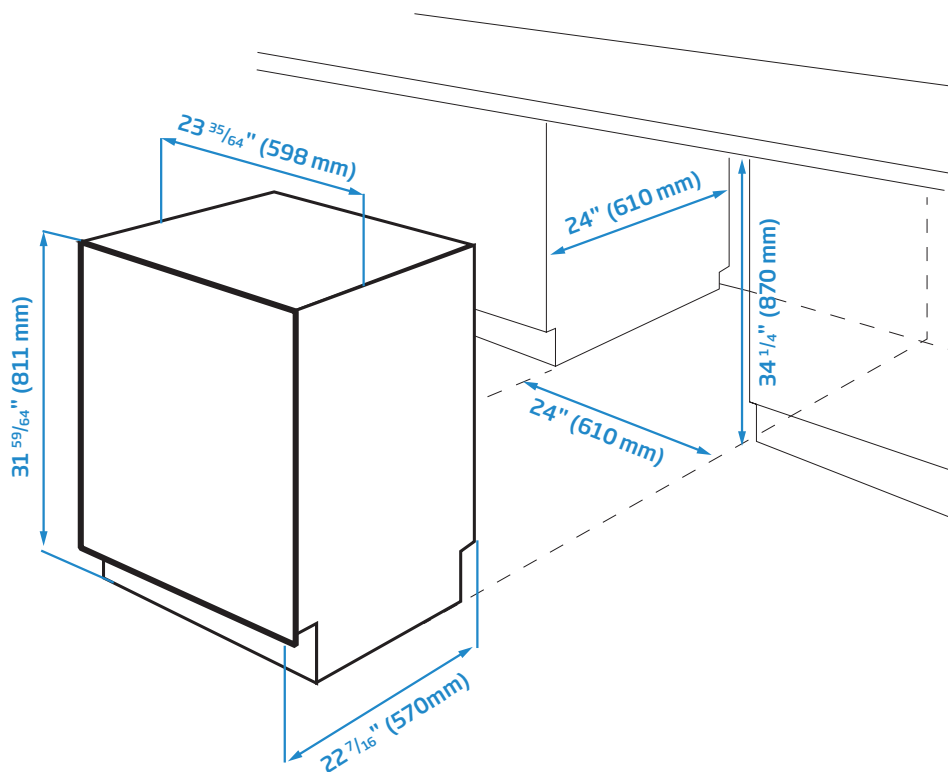

# 24" Tall Tub, Top Control Dishwasher

DDT36430XIH

DIMENSIONS (DDT36430X)	
H x W x D	33 7/8" x 23 9/16" x 22 1/2" (86.04x59.85x57.15 cm)
Packed H x W x D	35 15/64" x 25 19/32" x 26 3/8" (89.5x65x67 cm)
Product Weight	98.33 lbs. (44.6 kg)
Packed Weight	104.94 lbs. (47.6 kg)

DIMENSIONS (DDT36430XIH)	
H x W x D	33 7/8" x 23 9/16" x 22 1/2" (86.04x59.85x57.15 cm)
Packed H x W x D	35 15/64" x 25 19/32" x 26 3/8" (89.5x65x67 cm)
Product Weight	98.33 lbs. (44.6 kg)
Packed Weight	104.94 lbs. (47.6 kg)