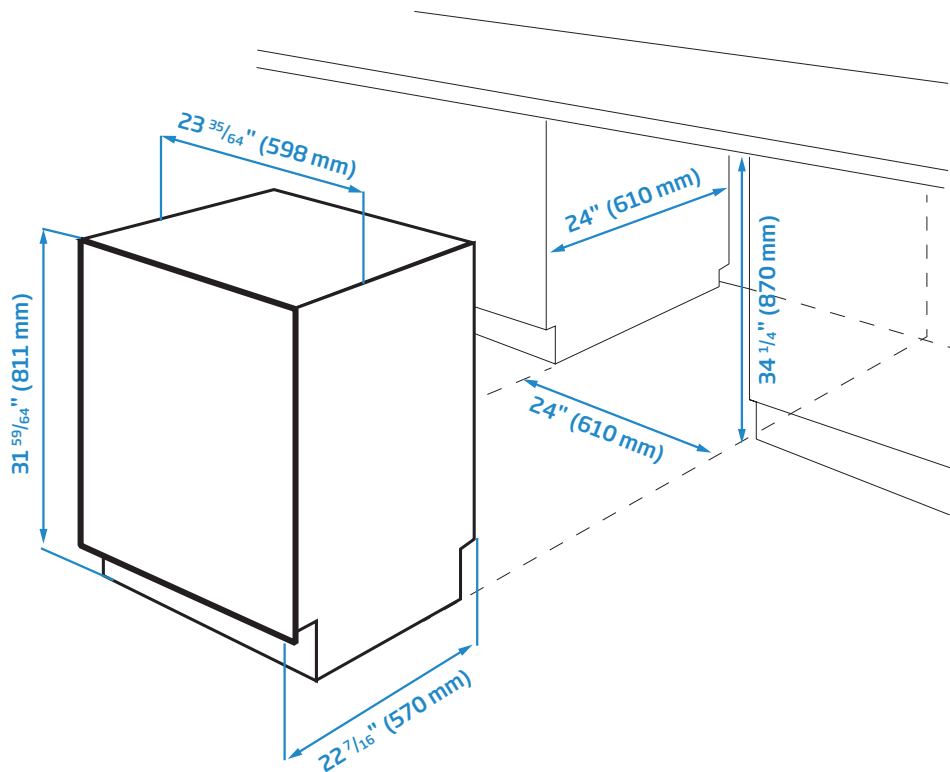

KEY FEATURES

- SilentTech: 48 dBA
- 4 Functions
- 5 Programs
- Easy Installation
- Concealed Heating Element
- Adjustable Feet and Self-adjusting Hinge

FINISH

Fingerprint-free Stainless Steel

DIMENSIONS

31 59/64" x 23 35/64" x 22 7/16 in.

24" Tall Tub, Top Control Dishwasher

DDT25401X

DIMENSIONS (DDT25401X)	
H x W x D	31 ^{59/64} " x 23 ^{35/64} " x 22 ^{7/16} " (81.1x59.8x57 cm)
Packed H x W x D	35 ^{15/64} " x 25 ^{19/32} " x 26 ^{3/8} " (89.5x65x67 cm)
Product Weight	82.67 lbs. (37.5 kg)
Packed Weight	92.59 lbs. (42 kg)

DIMENSIONS (DDT25401B)	
H x W x D	31 ^{59/64} " x 23 ^{35/64} " x 22 ^{7/16} " (81.1x59.8x57 cm)
Packed H x W x D	35 ^{15/64} " x 25 ^{19/32} " x 26 ^{3/8} " (89.5x65x67 cm)
Product Weight	85.09 lbs. (38.6 kg)
Packed Weight	95.01 lbs. (43.1 kg)

DIMENSIONS (DDT25401W)	
H x W x D	31 ^{59/64} " x 23 ^{35/64} " x 22 ^{7/16} " (81.1x59.8x57 cm)
Packed H x W x D	35 ^{15/64} " x 25 ^{19/32} " x 26 ^{3/8} " (89.5x65x67 cm)
Product Weight	85.75 lbs. (38.9 kg)
Packed Weight	95.68 lbs. (43.4 kg)