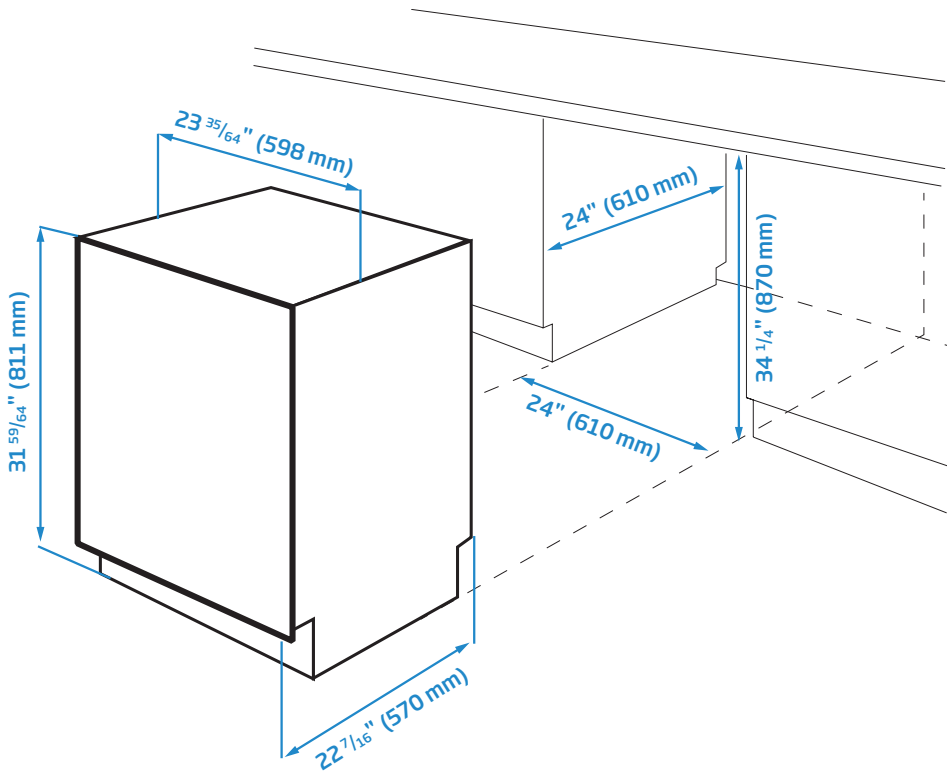

ENVIRONMENTAL STANDARDS

ENERGY STAR® Qualified	Yes
Energy Consumption	234 kWh/year
Water Consumption	2.59 – 5.86 gal./cycle

DIMENSIONS (DDT25401X)

Required Cutout Dimension H x W x D	34 ^{1/4} " x 24" x 24"
H x W x D	31 ^{59/64} " x 23 ^{35/64} " x 22 ^{7/16} " (81.1x59.8x57 cm)
Packed H x W x D	35 ^{15/64} " x 25 ^{19/32} " x 26 ^{3/8} " (89.5x65x67 cm)
Product Weight	82.67 lbs. (37.5 kg)
Packed Weight	92.59 lbs. (42 kg)

24" Tall Tub, Top Control Dishwasher

DDT25401W

DIMENSIONS (DDT25401X)	
H x W x D	31 ^{59/64} " x 23 ^{35/64} " x 22 ^{7/16} " (81.1x59.8x57 cm)
Packed H x W x D	35 ^{15/64} " x 25 ^{19/32} " x 26 ^{3/8} " (89.5x65x67 cm)
Product Weight	82.67 lbs. (37.5 kg)
Packed Weight	92.59 lbs. (42 kg)

DIMENSIONS (DDT25401B)	
H x W x D	31 ^{59/64} " x 23 ^{35/64} " x 22 ^{7/16} " (81.1x59.8x57 cm)
Packed H x W x D	35 ^{15/64} " x 25 ^{19/32} " x 26 ^{3/8} " (89.5x65x67 cm)
Product Weight	85.09 lbs. (38.6 kg)
Packed Weight	95.01 lbs. (43.1 kg)

DIMENSIONS (DDT25401W)	
H x W x D	31 ^{59/64} " x 23 ^{35/64} " x 22 ^{7/16} " (81.1x59.8x57 cm)
Packed H x W x D	35 ^{15/64} " x 25 ^{19/32} " x 26 ^{3/8} " (89.5x65x67 cm)
Product Weight	85.75 lbs. (38.9 kg)
Packed Weight	95.68 lbs. (43.4 kg)