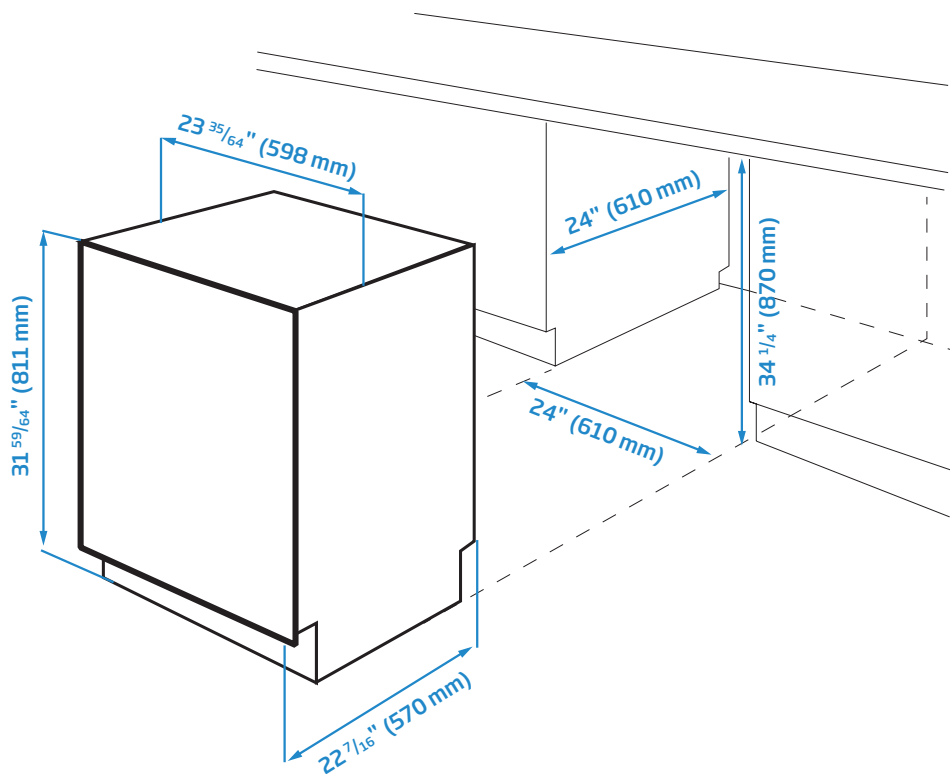

ENVIRONMENTAL STANDARDS

ENERGY STAR® Qualified	Yes
Energy Consumption	234 kWh/year
Water Consumption	2.59 – 5.86 gal./cycle

DIMENSIONS (DDT25401X)

Required Cutout Dimension H x W x D	34 ^{1/4} " x 24" x 24"
H x W x D	31 ^{59/64} " x 23 ^{35/64} " x 22 ^{7/16} " (81.1 x 59.8 x 57 cm)
Packed H x W x D	35 ^{15/64} " x 25 ^{19/32} " x 26 ^{3/8} " (89.5 x 65 x 67 cm)
Product Weight	82.67 lbs. (37.5 kg)
Packed Weight	92.59 lbs. (42 kg)

24" Tall Tub, Top Control Dishwasher

DDT25401B

DIMENSIONS (DDT25401X)	
H x W x D	31 ^{59/64} " x 23 ^{35/64} " x 22 ^{7/16} " (81.1x59.8x57 cm)
Packed H x W x D	35 ^{15/64} " x 25 ^{19/32} " x 26 ^{3/8} " (89.5x65x67 cm)
Product Weight	82.67 lbs. (37.5 kg)
Packed Weight	92.59 lbs. (42 kg)

DIMENSIONS (DDT25401B)	
H x W x D	31 ^{59/64} " x 23 ^{35/64} " x 22 ^{7/16} " (81.1x59.8x57 cm)
Packed H x W x D	35 ^{15/64} " x 25 ^{19/32} " x 26 ^{3/8} " (89.5x65x67 cm)
Product Weight	85.09 lbs. (38.6 kg)
Packed Weight	95.01 lbs. (43.1 kg)

DIMENSIONS (DDT25401W)	
H x W x D	31 ^{59/64} " x 23 ^{35/64} " x 22 ^{7/16} " (81.1x59.8x57 cm)
Packed H x W x D	35 ^{15/64} " x 25 ^{19/32} " x 26 ^{3/8} " (89.5x65x67 cm)
Product Weight	85.75 lbs. (38.9 kg)
Packed Weight	95.68 lbs. (43.4 kg)