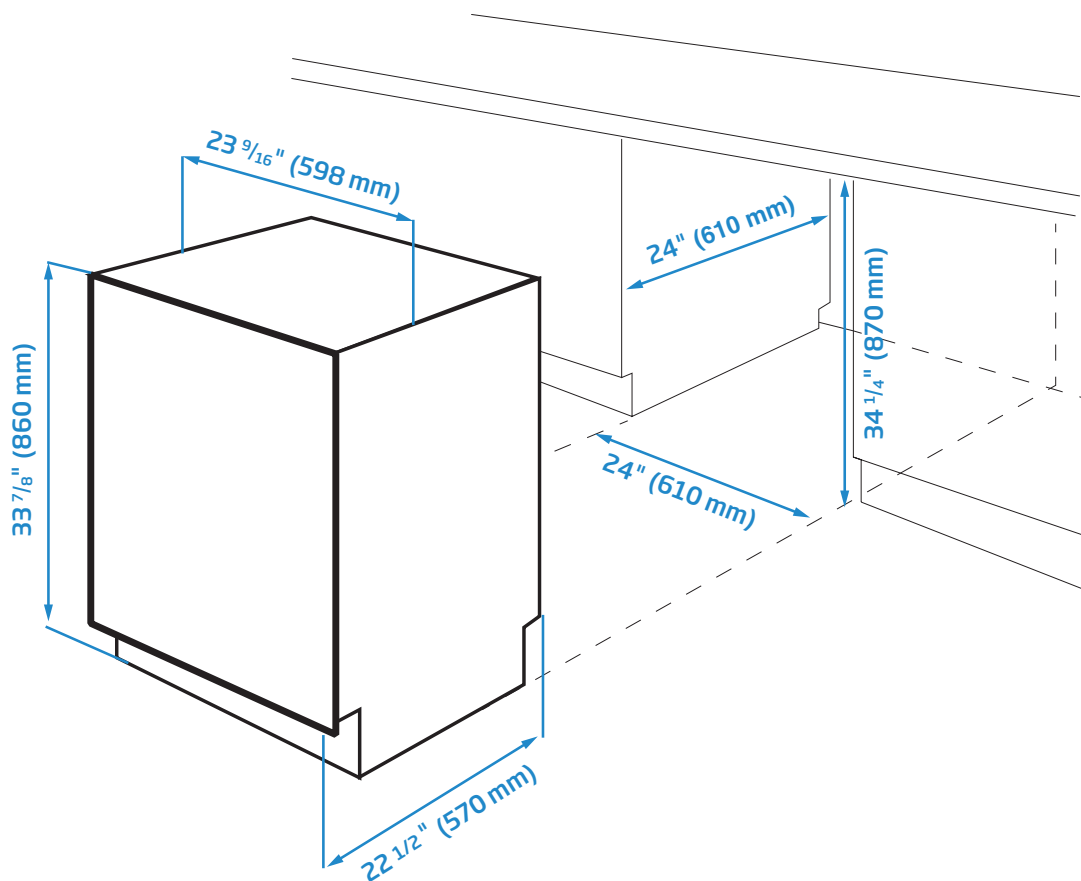

24" Tall Tub, Top Control Dishwasher

DDT25400GB

NOTE TO THE INSTALLER: All height, width, and depth dimensions are shown in inches (as well as metric). Beko U.S., Inc. reserves the absolute and unrestricted right to change product materials and specifications, at any time, without notice. Please visit our website, www.BekoAppliances.com, or call 888.352.2356 to verify the latest specifications with final dimensional data and other details prior to installation and making a cutout. Applicable product limited warranty information may be found in accompanying product materials, or you may contact your account manager for further details. Proper installation is the responsibility of the installer. Product failure due to improper installation is not covered under the Limited Warranty.