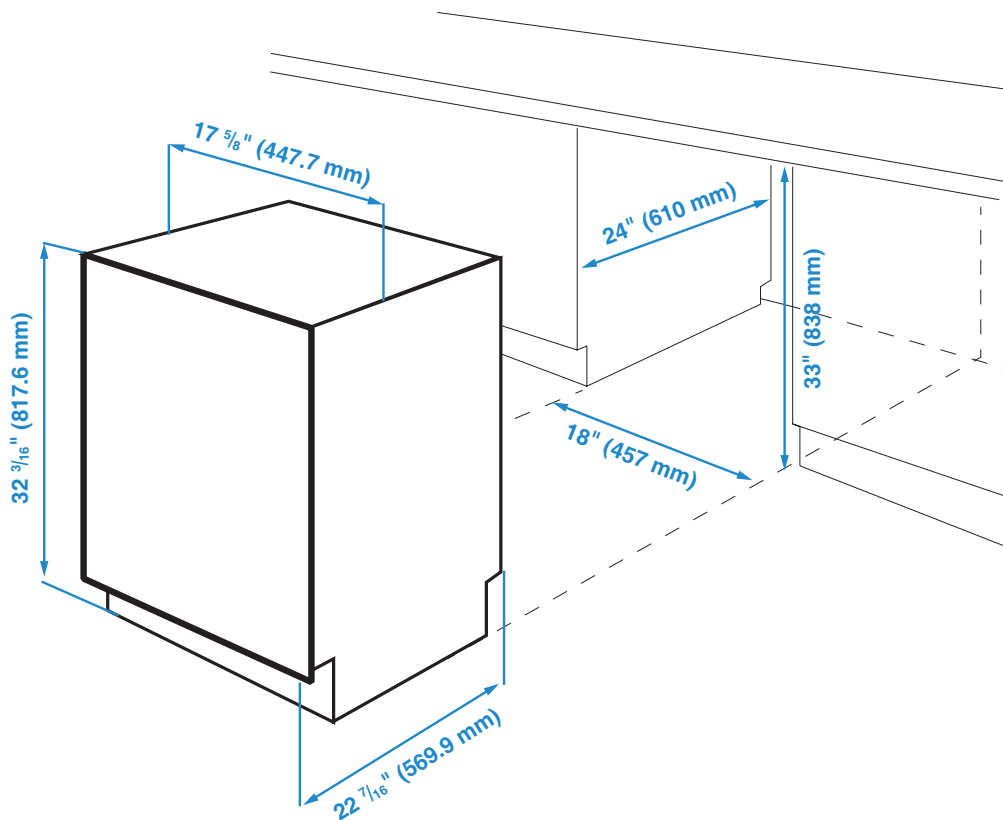

18" Top Control, Front Handle Dishwasher, 5 Programs, 48 dBA

DDS25842X

CEE Tier 1

KEY FEATURES

- SilentTech Level: 48 dBA
- 5 Programs
- 5 Functions
- Height-adjustable Upper Rack
- Easy Installation
- Concealed Heating Element
- Adjustable Feet and Self-adjusting Hinge

| GENERAL | |
|-------------------------------------|---|
| Control Type | Electronic Touch Control |
| Position | Top Control |
| Color | Fingerprint-free Stainless Steel |
| MAIN FEATURES | |
| Loading Capacity (Place Settings) | 8 |
| Tub Material | Stainless Steel |
| Inner Door Material | Stainless Steel |
| DMSF Overflow Protection | Yes |
| Turbidity Sensor | Yes |
| Dirt Sensor | Yes |
| Delay Timer | Yes |
| Drying System | Static |
| ProSmart Inverter Motor | Yes |
| SilentTech | 48 dBA |
| All-in-1 Tablet | Yes |
| Interior High Loop with Air Gap | Yes |
| Detergent Dispenser Type | Sliding Lid |
| FUNCTIONS | |
| 1/2 Load Function | Yes |
| Sanitize Function | Yes |
| Extra Dry Function | Yes |
| Fast Function | Yes |
| PROGRAMS | |
| Number of Programs | 5 |
| Heavy + | Yes |
| Normal | Yes |
| Quick & Shine | Yes |
| Express | Yes |
| Rinse & Hold | Yes |
| DISPLAY | |
| Rinse Aid Indicator | Yes |
| Overflow Safety | Yes |
| Water Leakage Indicator | Yes |
| Watertap Indicator | Yes |
| RACK SYSTEM | |
| Easy Fold Lower Rack Folding Tines | 2 |
| Upper Rack (Inset Shelves) | 2 |
| Height-adjustable Upper Rack | 3 Positions When Loaded |
| Nylon Coated Racks | Yes |
| ENVIRONMENTAL STANDARDS | |
| Energy Consumption | 220 kWh/year |
| Water Consumption | 2.29 – 4.47 gal./cycle |
| DIMENSIONS (DDS25841X) | |
| Required Cutout Dimension H x W x D | 33" x 18" x 24" |
| Product Dim H x W x D | 32 3/16" x 17 5/8" x 22 7/16" (81.8 x 44.8 x 57 cm) |
| Packed H x W x D | 33 13/16" x 9 7/16" x 33 13/16" (89.5 x 65 x 85.9 cm) |
| Product Weight | 70.33 lbs. (31.9 kg) |
| Packed Weight | 75.84 lbs. (34.4 kg) |