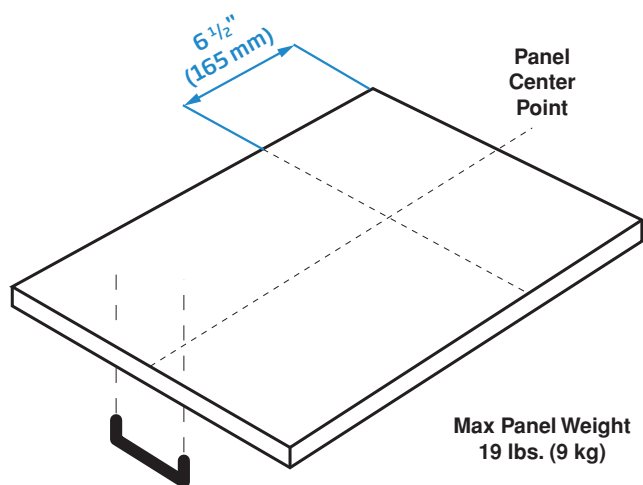

## Panel Ready Recommended Door Panel Size and Thickness:

DIMENSIONS (DDS25841X)	
H x W x D	32 <sup>13</sup> / <sub>64</sub> " x 17 <sup>5</sup> / <sub>8</sub> " x 22 <sup>7</sup> / <sub>16</sub> " (81.8x44.8x57 cm)
Packed H x W x D	33 <sup>13</sup> / <sub>16</sub> " x 19 <sup>7</sup> / <sub>16</sub> " x 26" (85.9x49.4x66.1 cm)
Product Weight	74.95 lbs. (34 kg)
Packed Weight	80.46 lbs. (36.5 kg)

DIMENSIONS (DIS25841)	
H x W x D	32 <sup>13</sup> / <sub>64</sub> " x 17 <sup>5</sup> / <sub>8</sub> " x 21 <sup>5</sup> / <sub>8</sub> " (81.8x44.8x55 cm)
Packed H x W x D	33 <sup>13</sup> / <sub>16</sub> " x 19 <sup>7</sup> / <sub>16</sub> " x 26" (85.9x49.4x66 cm)
Product Weight	66.35 lbs. (30.1 kg)
Packed Weight	71.87 lbs. (32.6 kg)