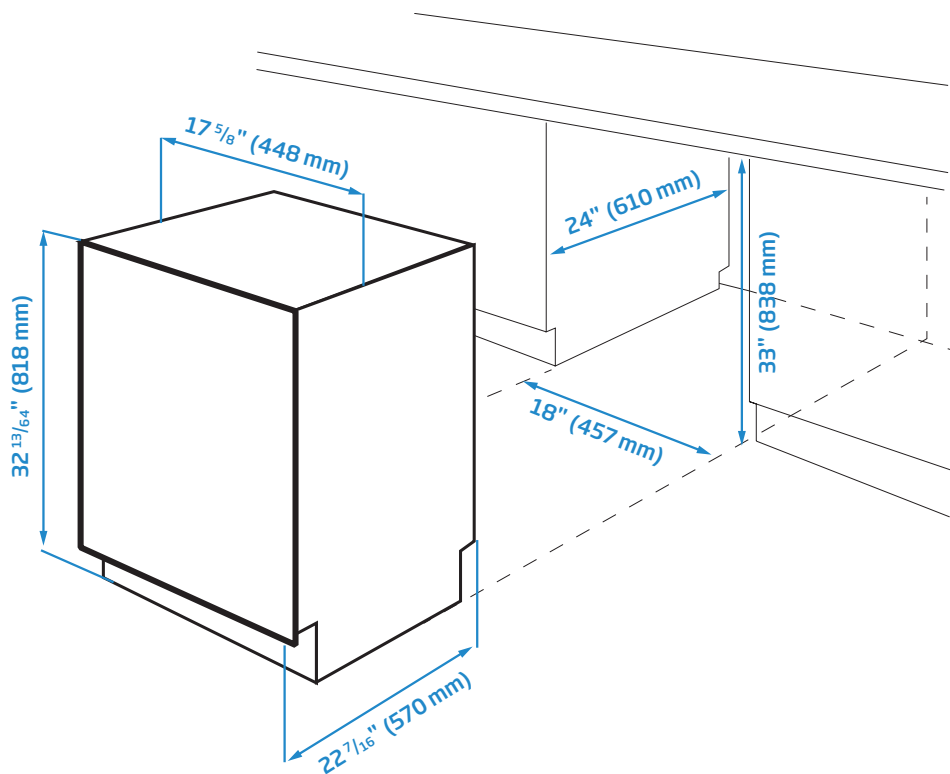

## Panel Ready Recommended Door Panel Size and Thickness:

DIMENSIONS (DDS25841X)	
H x W x D	32 <sup>13</sup> / <sub>64</sub> " x 17 <sup>5</sup> / <sub>8</sub> " x 22 <sup>7</sup> / <sub>16</sub> " (81.8x44.8x57 cm)
Packed H x W x D	33 <sup>13</sup> / <sub>16</sub> " x 19 <sup>7</sup> / <sub>16</sub> " x 26" (85.9x49.4x66.1 cm)
Product Weight	74.95 lbs. (34 kg)
Packed Weight	80.46 lbs. (36.5 kg)

DIMENSIONS (DIS25841)	
H x W x D	32 <sup>13</sup> / <sub>64</sub> " x 17 <sup>5</sup> / <sub>8</sub> " x 21 <sup>5</sup> / <sub>8</sub> " (81.8x44.8x55 cm)
Packed H x W x D	33 <sup>13</sup> / <sub>16</sub> " x 19 <sup>7</sup> / <sub>16</sub> " x 26" (85.9x49.4x66 cm)
Product Weight	66.35 lbs. (30.1 kg)
Packed Weight	71.87 lbs. (32.6 kg)