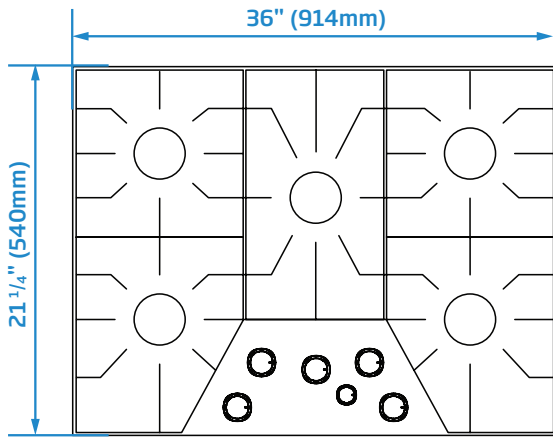

36" Gas Built-in Cooktop

BCTG36500SS

KEY FEATURES

- Reignition
- Cast Iron Pan Support

FINISH

Stainless Steel

DIMENSIONS

3⁵³/₆₄ x 36 x 21¹/₄ in.

GENERAL	
Heating Technology	Gas
Glass Type	N/A
Color	Metal/Stainless Steel
Frame Type	Stainless Steel
Control type	Front Knob Control with Illumination
BURNER POWER LEVELS	
Front Left	6,000 BTU
Front Right	12,000 BTU
Rear Left	12,000 BTU
Rear Right	6,000 BTU
Central	18,000 BTU
SPECIAL FEATURES	
Integrated Ignition	N/A
High Grade Stainless Steel	N/A
Knob Control with Electronic Safety	N/A
Knob Illumination with Indicator LEDs	N/A
ACCESSORIES	
Griddle Pan	Yes, standard
TECHNICAL INFORMATION	
KW/Amps Rating at 120 - 240 V, 60 Hz	110 - 120 V, 60 Hz
Supply Cord & Plug	USA-Canada type plug
Plug Type	Max 6 ft.
DIMENSIONS	
Required Cutout Dim (H x W)	34 x 19 ²¹ / ₆₄ in.
Overall dim - height	3 ⁵³ / ₆₄ in.
Overall dim - width	36 in.
Overall dim - depth	21 ¹ / ₄ in.
Weight (lb./kg)	52.9 lbs

Top

Side – Side View

Front – Side View

Countertop Cutout

NOTE TO THE INSTALLER: All height, width and depth dimensions are shown in inches (as well as metric). Beko US Inc. reserves the absolute and unrestricted right to change product materials and specifications, at any time, without notice. Please visit our website www.beko.us or call 888 352 2356 to verify the latest specifications with final dimensional data and other details prior to installation and making a cutout. Applicable product limited warranty information may be found in accompanying product materials or you may contact your account manager for further details. Proper installation is the responsibility of the installer. Product failure due to improper installation is not covered under the Limited Warranty.