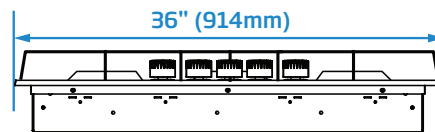

36" Gas Built-in Cooktop

BCTG36500SS

KEY FEATURES

- Reignition
- Cast Iron Pan Support

FINISH

Stainless Steel

DIMENSIONS

3⁵³/₆₄ x 36 x 21¹/₄ in.

GENERAL	
Heating Technology	Gas
Glass Type	N/A
Color	Metal/Stainless Steel
Frame Type	Stainless Steel
Control type	Front Knob Control with Illumination
BURNER POWER LEVELS	
Front Left	6,000 BTU
Front Right	12,000 BTU
Rear Left	12,000 BTU
Rear Right	6,000 BTU
Central	18,000 BTU
SPECIAL FEATURES	
Integrated Ignition	N/A
High Grade Stainless Steel	N/A
Knob Control with Electronic Safety	N/A
Knob Illumination with Indicator LEDs	N/A
ACCESSORIES	
Griddle Pan	Yes, standard
TECHNICAL INFORMATION	
KW/Amps Rating at 120 - 240 V, 60 Hz	110 - 120 V, 60 Hz
Supply Cord & Plug	USA-Canada type plug
Plug Type	Max 6 ft.
DIMENSIONS	
Required Cutout Dim (H x W)	34 x 19 ²¹ / ₆₄ in.
Overall dim - height	3 ⁵³ / ₆₄ in.
Overall dim - width	36 in.
Overall dim - depth	21 ¹ / ₄ in.
Weight (lb./kg)	52.9 lbs

Top

Side – Side View

Front – Side View

Countertop Cutout

NOTE TO THE INSTALLER: All height, width and depth dimensions are shown in inches (as well as metric). Beko US Inc. reserves the absolute and unrestricted right to change product materials and specifications, at any time, without notice. Please visit our website www.beko.us or call 888 352 2356 to verify the latest specifications with final dimensional data and other details prior to installation and making a cutout. Applicable product limited warranty information may be found in accompanying product materials or you may contact your account manager for further details. Proper installation is the responsibility of the installer. Product failure due to improper installation is not covered under the Limited Warranty.