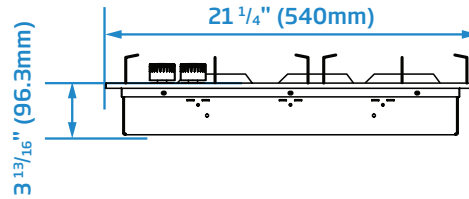

36" Gas Built-in Cooktop

BCTG36500SS

KEY FEATURES

- Reignition
- Cast Iron Pan Support

FINISH

Stainless Steel

DIMENSIONS

3⁵³/₆₄ x 36 x 21¹/₄ in.

GENERAL	
Heating Technology	Gas
Glass Type	N/A
Color	Metal/Stainless Steel
Frame Type	Stainless Steel
Control type	Front Knob Control with Illumination
BURNER POWER LEVELS	
Front Left	6,000 BTU
Front Right	12,000 BTU
Rear Left	12,000 BTU
Rear Right	6,000 BTU
Central	18,000 BTU
SPECIAL FEATURES	
Integrated Ignition	N/A
High Grade Stainless Steel	N/A
Knob Control with Electronic Safety	N/A
Knob Illumination with Indicator LEDs	N/A
ACCESSORIES	
Griddle Pan	Yes, standard
TECHNICAL INFORMATION	
KW/Amps Rating at 120 - 240 V, 60 Hz	110 - 120 V, 60 Hz
Supply Cord & Plug	USA-Canada type plug
Plug Type	Max 6 ft.
DIMENSIONS	
Required Cutout Dim (H x W)	34 x 19 ²¹ / ₆₄ in.
Overall dim - height	3 ⁵³ / ₆₄ in.
Overall dim - width	36 in.
Overall dim - depth	21 ¹ / ₄ in.
Weight (lb./kg)	52.9 lbs

Top

Side – Side View

Front – Side View

Countertop Cutout

NOTE TO THE INSTALLER: All height, width and depth dimensions are shown in inches (as well as metric). Beko US Inc. reserves the absolute and unrestricted right to change product materials and specifications, at any time, without notice. Please visit our website www.beko.us or call 888 352 2356 to verify the latest specifications with final dimensional data and other details prior to installation and making a cutout. Applicable product limited warranty information may be found in accompanying product materials or you may contact your account manager for further details. Proper installation is the responsibility of the installer. Product failure due to improper installation is not covered under the Limited Warranty.