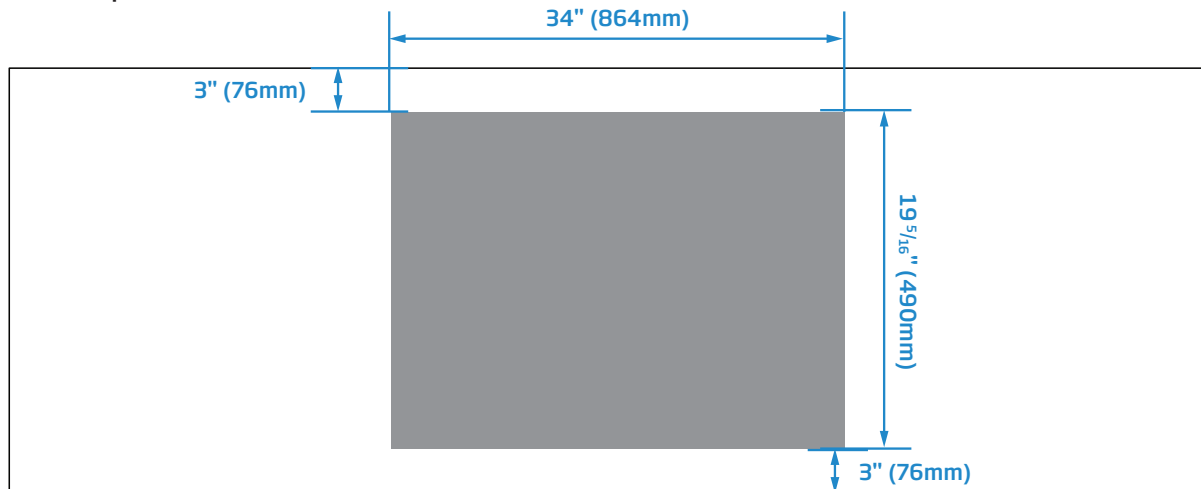

36" Gas Built-in Cooktop

BCTG36500SS

KEY FEATURES

- Reignition
- Cast Iron Pan Support

FINISH

Stainless Steel

DIMENSIONS

3⁵³/₆₄ x 36 x 21¹/₄ in.

GENERAL	
Heating Technology	Gas
Glass Type	N/A
Color	Metal/Stainless Steel
Frame Type	Stainless Steel
Control type	Front Knob Control with Illumination
BURNER POWER LEVELS	
Front Left	6,000 BTU
Front Right	12,000 BTU
Rear Left	12,000 BTU
Rear Right	6,000 BTU
Central	18,000 BTU
SPECIAL FEATURES	
Integrated Ignition	N/A
High Grade Stainless Steel	N/A
Knob Control with Electronic Safety	N/A
Knob Illumination with Indicator LEDs	N/A
ACCESSORIES	
Griddle Pan	Yes, standard
TECHNICAL INFORMATION	
KW/Amps Rating at 120 - 240 V, 60 Hz	110 - 120 V, 60 Hz
Supply Cord & Plug	USA-Canada type plug
Plug Type	Max 6 ft.
DIMENSIONS	
Required Cutout Dim (H x W)	34 x 19 ²¹ / ₆₄ in.
Overall dim - height	3 ⁵³ / ₆₄ in.
Overall dim - width	36 in.
Overall dim - depth	21 ¹ / ₄ in.
Weight (lb./kg)	52.9 lbs

Top

Side – Side View

Front – Side View

Countertop Cutout

NOTE TO THE INSTALLER: All height, width and depth dimensions are shown in inches (as well as metric). Beko US Inc. reserves the absolute and unrestricted right to change product materials and specifications, at any time, without notice. Please visit our website www.beko.us or call 888 352 2356 to verify the latest specifications with final dimensional data and other details prior to installation and making a cutout. Applicable product limited warranty information may be found in accompanying product materials or you may contact your account manager for further details. Proper installation is the responsibility of the installer. Product failure due to improper installation is not covered under the Limited Warranty.