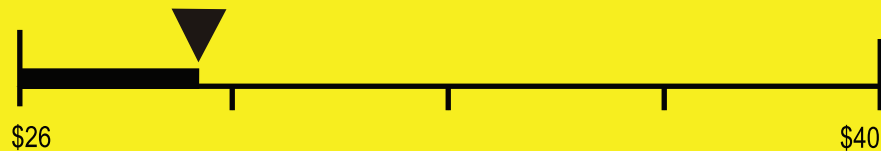

# ENERGYGUIDE

Dishwasher  
Capacity: Standard

Beko  
Models

DIT39432  
DDT39432\*\*\*

## Estimated Yearly Operating Cost (when used with an electric water heater)

**\$ 29**

Cost Range of Similar Models

**225** kWh

Estimated Yearly Electricity Use

**\$22**

Estimated Yearly Operating Cost  
(when used with a natural gas water heater)